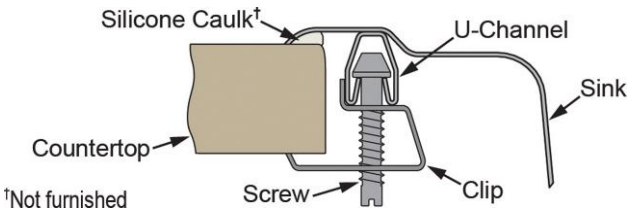

Installation Profile:

PART: _____ QTY: _____

PROJECT: _____

CONTACT: _____

DATE: _____

NOTES: _____

APPROVAL: _____