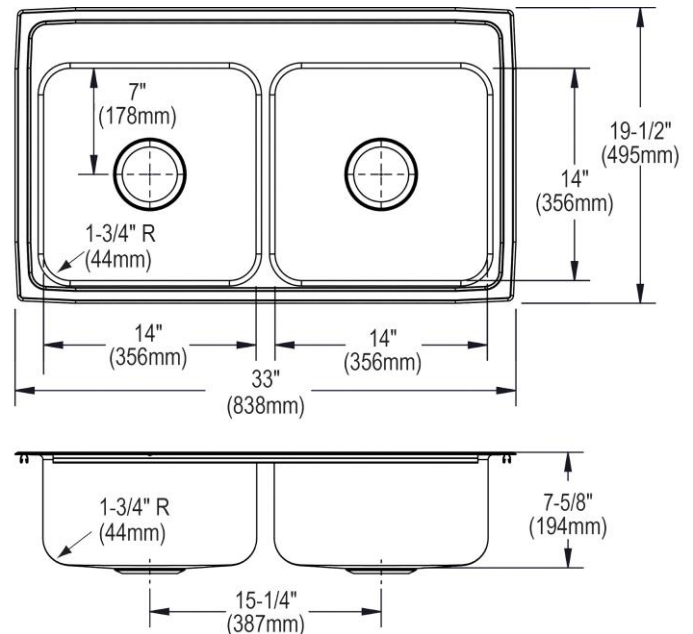

AMERICAN PRIDE. A LIFETIME TRADITION. Like your family, the Elkay family has values and traditions that endure. For almost a century, Elkay has been a family-owned and operated company, providing thousands of jobs that support our families and communities.

Sinks are listed by IAPMO® as meeting the applicable requirements of the Uniform Plumbing Code®, International Plumbing Code®, and National Plumbing Code of Canada.

Product Compliance: BUY AMERICAN ACT
ASME A112.19.3/CSA B45.4

[Clean and Care Manual (PDF)](#)

[Installation Instructions (PDF)](#)

[Limited Lifetime Warranty (PDF)](#)

Similar models are available with: Quick-Clip Mounting System, ADA Depths, extra deep bowls