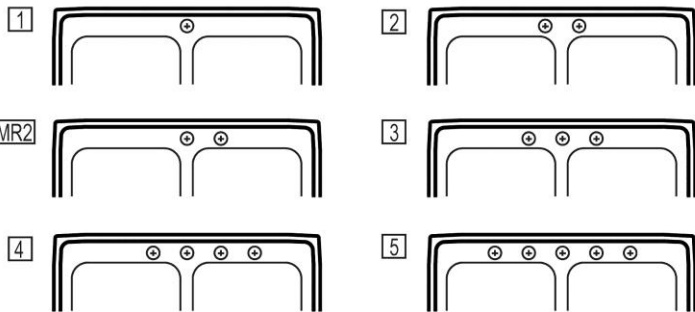

**PRODUCT SPECIFICATIONS**

Gourmet (Lustertone®) Stainless Steel Double Bowl Top Mount Sink. Overall dimensions are 33" x 19-1/2" x 7-5/8". Sink is manufactured from 18 gauge 304 Stainless Steel with a Lustrous Highlighted Satin finish, Center drain placement and Full spray sides and bottom.

<b>Installation Type:</b>	Top Mount
<b>Material:</b>	304 Stainless Steel
<b>Finish:</b>	Lustrous Highlighted Satin
<b>Gauge:</b>	18
<b>Sound Deadening:</b>	Full spray sides and bottom
<b>Number of Bowls:</b>	2
<b>Sink Dimensions:</b>	33" x 19-1/2" x 7-5/8"
<b>Bowl 1 Dimensions:</b>	14" x 14" x 7-1/2"
<b>Bowl 2 Dimensions:</b>	14" x 14" x 7-1/2"
<b>Drain Size:</b>	3-1/2" (89mm)
<b>Drain Location:</b>	Center
<b>Minimum Cabinet Size:</b>	36"
<b>Mounting Hardware:</b>	Part # 64090014 included for countertops up to 3/4" (19mm) thick
<b>Cutout Template #:</b>	<a href="#">1000001274</a>

Template is available for download at [elkay.com](#)

**Cut Dimensions for Top Mount Installation:**

32-3/8" x 18-3/8" (822mm x 467mm) with 1-1/2" (38mm) corner radius

**Hole Drilling Configurations:**

1-1/2" (38mm) Diameter Faucet Holes on 4" (102mm) Centers