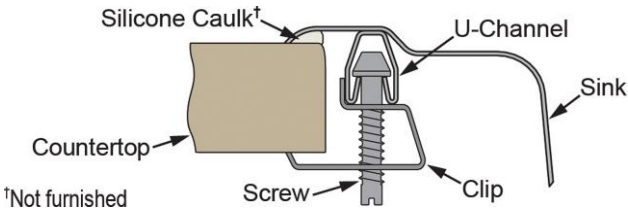

**PRODUCT SPECIFICATIONS**

Gourmet (Lustertone®) Stainless Steel Single Bowl Top Mount Sink. Overall dimensions are 22" x 22" x 7-5/8". Sink is manufactured from 18 gauge 304 Stainless Steel with a Lustrous Highlighted Satin finish, Center drain placement and Full spray sides and bottom.

<b>Installation Type:</b>	Top Mount
<b>Material:</b>	304 Stainless Steel
<b>Finish:</b>	Lustrous Highlighted Satin
<b>Gauge:</b>	18
<b>Sound Deadening:</b>	Full spray sides and bottom
<b>Number of Bowls:</b>	1
<b>Sink Dimensions:</b>	22" x 22" x 7-5/8"
<b>Bowl 1 Dimensions:</b>	19" x 16" x 7-1/2"
<b>Drain Size:</b>	3-1/2" (89mm)
<b>Drain Location:</b>	Center
<b>Minimum Cabinet Size:</b>	27"
<b>Mounting Hardware:</b>	Part # 64090012 included for countertops up to 3/4" (19mm) thick
<b>Cutout Template #:</b>	<a href="#">1000001248</a>

Template is available for download at [elkay.com](#)

**Cutout Dimensions for Top Mount Installation:**

21-3/8" x 21-3/8" (543mm x 543mm) with 1-1/2" (38mm) corner radius

**Hole Drilling Configurations:**

1-1/2" (38mm) Diameter Faucet Holes on 4" (102mm) Centers

**Installation Profile:**

PART: \_\_\_\_\_ QTY: \_\_\_\_\_  
 PROJECT: \_\_\_\_\_  
 CONTACT: \_\_\_\_\_  
 DATE: \_\_\_\_\_  
 NOTES: \_\_\_\_\_  
 APPROVAL: \_\_\_\_\_