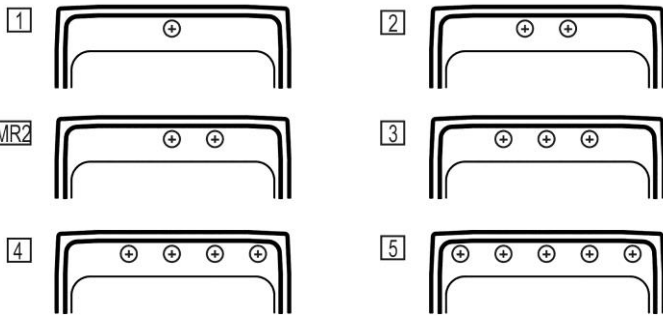

PRODUCT SPECIFICATIONS

Gourmet (Lustertone®) Stainless Steel Single Bowl Top Mount Sink. Overall dimensions are 22" x 22" x 7-5/8". Sink is manufactured from 18 gauge 304 Stainless Steel with a Lustrous Highlighted Satin finish, Center drain placement and Full spray sides and bottom.

Installation Type:	Top Mount
Material:	304 Stainless Steel
Finish:	Lustrous Highlighted Satin
Gauge:	18
Sound Deadening:	Full spray sides and bottom
Number of Bowls:	1
Sink Dimensions:	22" x 22" x 7-5/8"
Bowl 1 Dimensions:	19" x 16" x 7-1/2"
Drain Size:	3-1/2" (89mm)
Drain Location:	Center
Minimum Cabinet Size:	27"
Mounting Hardware:	Part # 64090012 included for countertops up to 3/4" (19mm) thick
Cutout Template #:	1000001248

Template is available for download at [elkay.com](#)

Cutout Dimensions for Top Mount Installation:

21-3/8" x 21-3/8" (543mm x 543mm) with 1-1/2" (38mm) corner radius

Hole Drilling Configurations:

1-1/2" (38mm) Diameter Faucet Holes on 4" (102mm) Centers