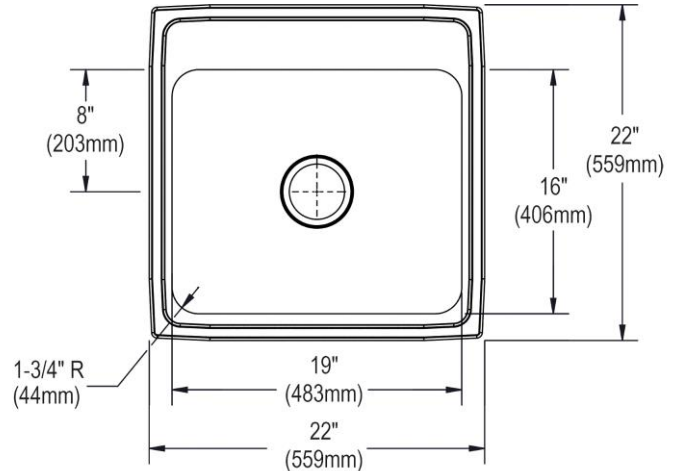

In keeping with our policy of continuing product improvement, Elkay reserves the right to change product specifications without notice. Please visit [elkay.com](#) for the most current version of Elkay product specification sheets. This specification describes an Elkay product with design, quality, and functional benefits to the user. When making a comparison of other producers' offerings, be certain these features are not overlooked.