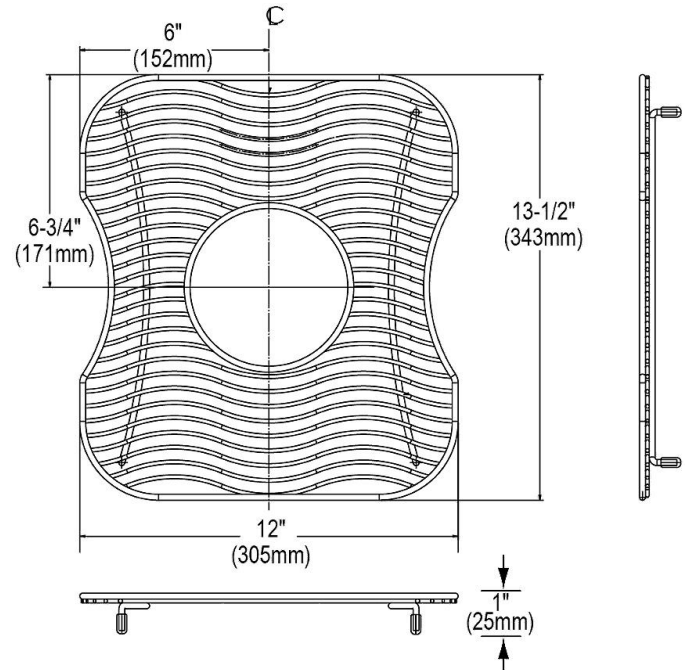

AMERICAN PRIDE. A LIFETIME TRADITION.

Like your family, the Elkay family has values and traditions that endure. For almost a century, Elkay has been a family-owned and operated company, providing thousands of jobs that support our families and communities.

[Clean and Care Manual (PDF)](#)

[Clean and Care Manual (PDF)](#)

[Warranty (PDF)](#)