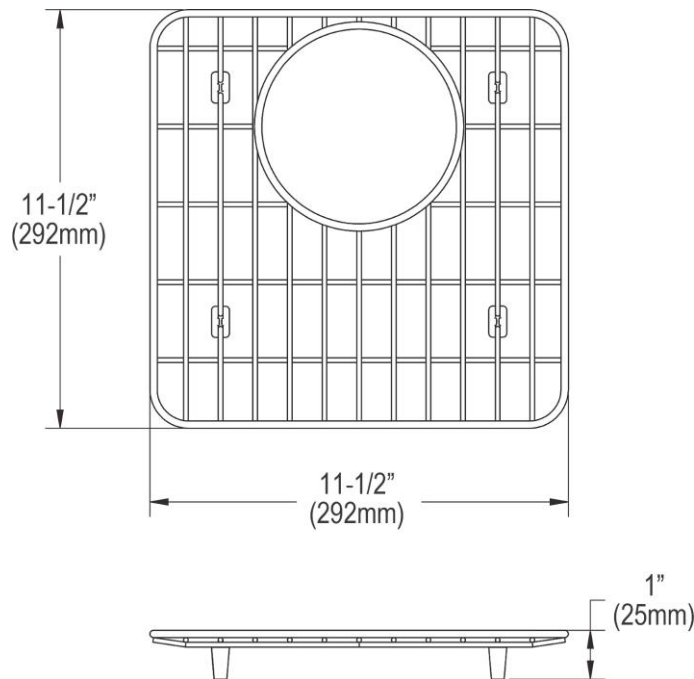

AMERICAN PRIDE. A LIFETIME TRADITION.

Like your family, the Elkay family has values and traditions that endure. For almost a century, Elkay has been a family-owned and operated company, providing thousands of jobs that support our families and communities.

[Clean and Care Manual (PDF)](#)

[Clean and Care Manual (PDF)](#)

[Warranty (PDF)](#)