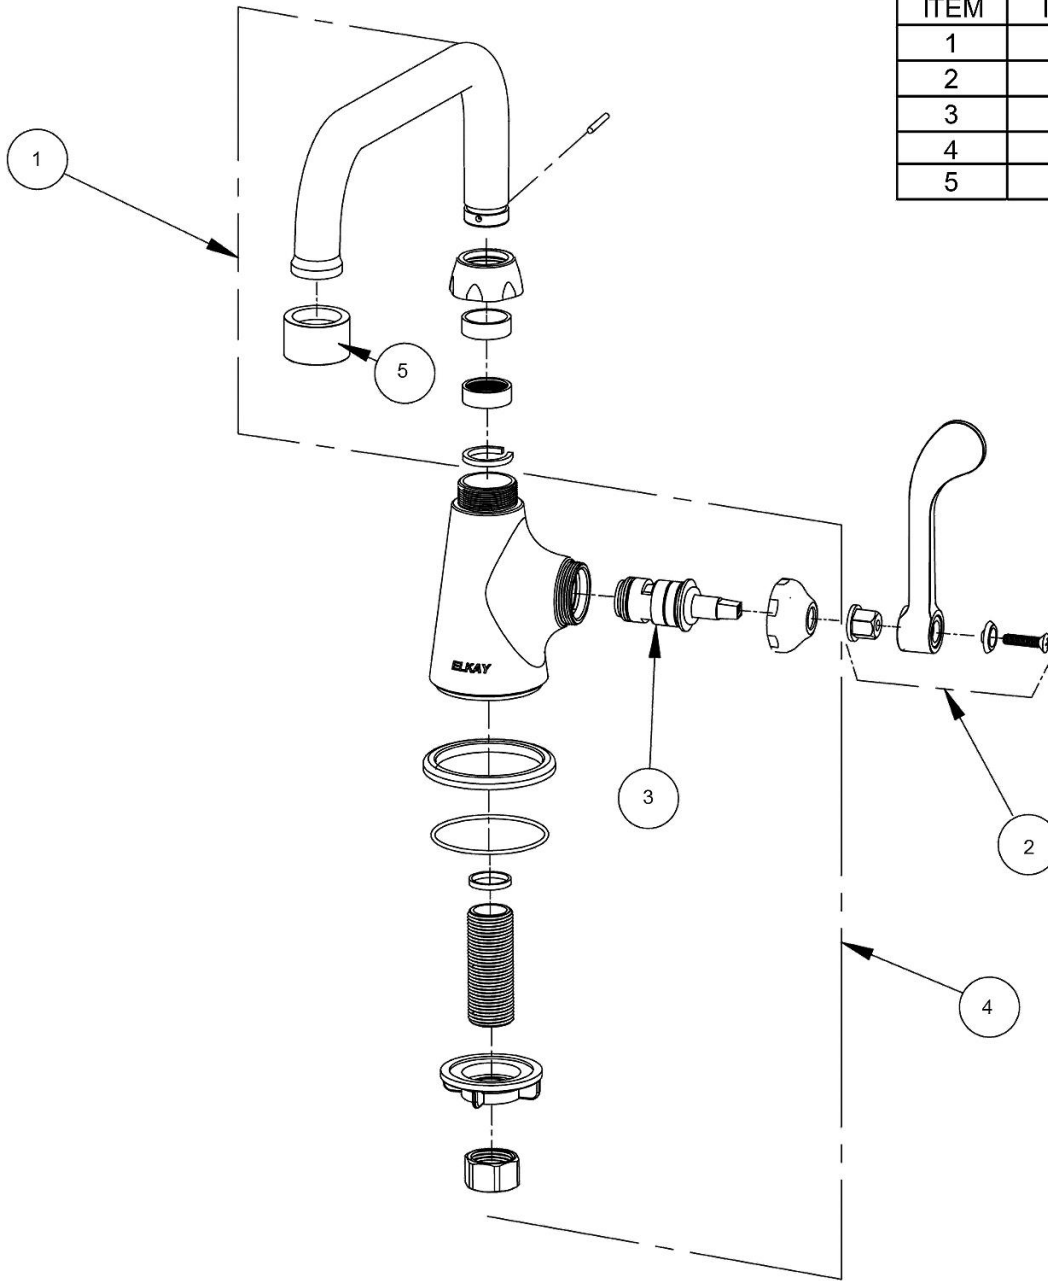

PRODUCT SPECIFICATIONS

Classroom Deck Mount Faucet. Faucet has a flow rate of 1.5 GPM, and is made of Chrome Plated Brass material, with a Quarter Turn Ceramic Disc - Cold valve. Faucet requires 1 faucet holes.

Mounting Type:	Deck Mount
Special Features:	Low Flow Solid Brass Construction Spout swing restriction pin
Finish:	Chrome (CR)
Handle Type:	4" Wristblade Handle
Deck Clearance:	6-1/2"
Spout Reach:	8"
Spout Height:	9-1/8"
Hole Drillings:	1
Material:	Chrome Plated Brass
Valve Type:	Quarter Turn Ceramic Disc - Cold
Valve Connection:	1/2"-14 NPSM
Flow Rate:	1.5 GPM
Spout Type:	Arc Tube

Product Compliance: ADA & ICC A117.1
ASME A112.18.1/CSA B125.1
NSF 61
NSF 372 (lead free)

[Clean and Care Manual \(PDF\)](#)
[Installation Instructions \(PDF\)](#)
[Limited Warranty \(PDF\)](#)

PART: _____ QTY: _____

ITEM	IND. PART	DESCRIPTION
1	A55393	Spout
2	45919C	Handle, 4"
3	45923C	Right Cold Cartridge
4	45927C	Body
5	LK734	2.2 GPM VR Aerator

In keeping with our policy of continuing product improvement, Elkay reserves the right to change product specifications without notice. Please visit elkay.com for the most current version of Elkay product specification sheets. This specification describes an Elkay product with design, quality, and functional benefits to the user. When making a comparison of other producers' offerings, be certain these features are not overlooked.