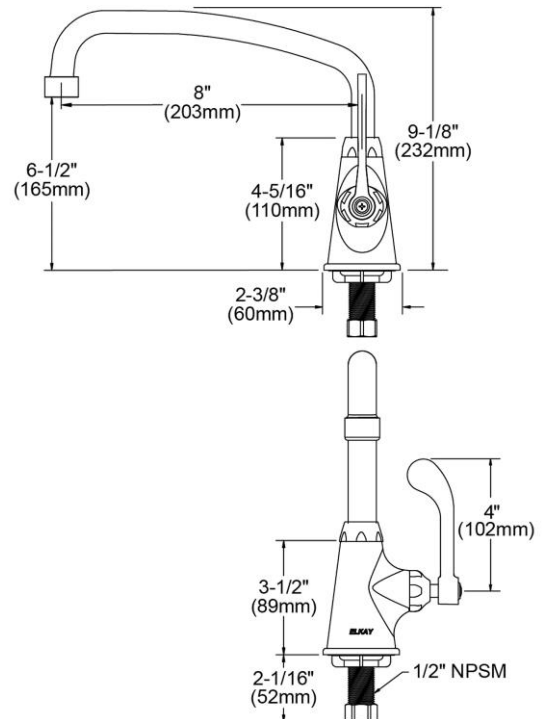

PART: _____ QTY: _____

PROJECT: _____

CONTACT: _____

DATE: _____

NOTES: _____

APPROVAL: _____

In keeping with our policy of continuing product improvement, Elkay reserves the right to change product specifications without notice. Please visit elkay.com for the most current version of Elkay product specification sheets. This specification describes an Elkay product with design, quality, and functional benefits to the user. When making a comparison of other producers' offerings, be certain these features are not overlooked.