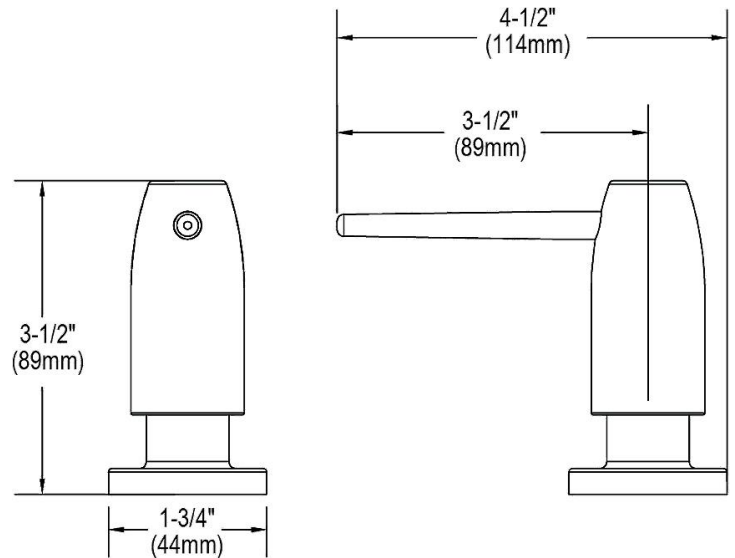

PART: _____ QTY: _____
PROJECT: _____
CONTACT: _____
DATE: _____
NOTES: _____
APPROVAL: _____

In keeping with our policy of continuing product improvement, Elkay reserves the right to change product specifications without notice. Please visit elkay.com for the most current version of Elkay product specification sheets. This specification describes an Elkay product with design, quality, and functional benefits to the user. When making a comparison of other producers' offerings, be certain these features are not overlooked.