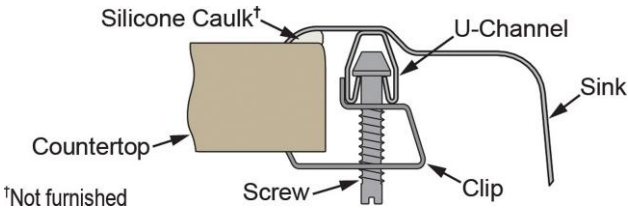

PRODUCT SPECIFICATIONS

Elkay Lustertone Stainless Steel 17" x 20" x 7-5/8", Single Bowl Top Mount Bathroom Sink + Faucet Kit. Sink is manufactured from 18 gauge 304 Stainless Steel with a Lustertone finish, Center drain placement, and Full spray sides and bottom.

Installation Type:	Top Mount
Material:	304 Stainless Steel
Finish:	Lustertone
Gauge:	18
Sound Deadening:	Full spray sides and bottom
Number of Bowls:	1
Sink Dimensions:	17" x 20" x 7-5/8"
Bowl 1 Dimensions:	14" x 14" x 7-1/2"
Drain Size:	3-1/2" (89mm)
Drain Location:	Center
Minimum Cabinet Size:	21"
Mounting Hardware:	Part # 64090012 included for countertops up to 3/4" (19mm) thick
Cutout Template #:	1000001272

Template is available for download at [elkay.com](#)

Cutout Dimensions for Top Mount Installation:

16-3/8" x 19-3/8" (416mm x 492mm) with 1-1/2" (38mm) corner radius

Installation Profile:

OPTIONAL ACCESSORIES

Bottom Grid:	LKWBG1414SS
Cutting Board:	CB1613, CBR1418
Drain:	LK99
Hardware:	LK364, LK463
Rinsing Basket:	LKWRB1414SS
Sinkmate:	LKSM17, LKSMHOOK, LKSMSPONGE, LKSMHSL
Soap Dispenser:	LKGT1054

PART: _____ QTY: _____
PROJECT: _____
CONTACT: _____
DATE: _____
NOTES: _____
APPROVAL: _____

In keeping with our policy of continuing product improvement, Elkay reserves the right to change product specifications without notice. Please visit [elkay.com](#) for the most current version of Elkay product specification sheets. This specification describes an Elkay product with design, quality, and functional benefits to the user. When making a comparison of other producers' offerings, be certain these features are not overlooked.