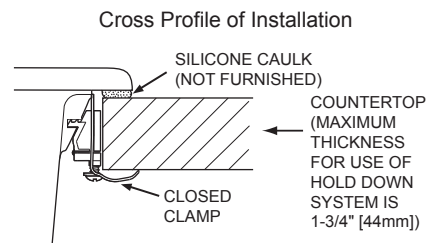

DESIGN FEATURES

Bowl Depth: 9-1/2" (241mm).

Rim Height: 3/8" (10mm).

Color Options with natural accents: Black (BK), Bisque (BQ), Dusk Gray (GY), Mocha (MC), or White (WH).

OTHER

Drain Opening: 3-1/2" (89mm).

Note: Faucet holes are pre-scored for flexible installation.

Installer can punch up to 7 faucet holes.

Sink complies with CSA B45.5/ IAPMO 2124

Sinks are listed by IAPMO[®] as meeting the applicable requirements of the Uniform Plumbing Code[®], International Plumbing Code[®], and National Plumbing Code of Canada.

OPTIONAL ACCESSORIES

Bottom Grid: LKWOBG3016RSS

Drains: LKD35, LKS35

Model ELG13322

SINK DIMENSIONS*

Model Number	Overall		Inside Bowl			Cutout in Countertop 1" (25mm) Radius Corners		No. of Pre-scored 1-1/2" (38mm) Dia. Faucet Holes 4" (102mm) Centers	Minimum Cabinet Size
	L	W	L	W	D	L	W		
ELG13322	33 (838mm)	22 (559mm)	30-5/16 (770mm)	16-7/16 (417mm)	9-1/2 (241mm)	32-3/8 (822mm)	21-3/8 (543mm)	7	36 (914mm)

*Length is left to right. Width is front to back.

**Template 0000001442 (available on Elkay.com or by contacting Elkay Customer Service).

In keeping with our policy of continuing product improvement, Elkay reserves the right to change product specifications without notice. Please visit elkay.com for the most current version of Elkay product specification sheets.