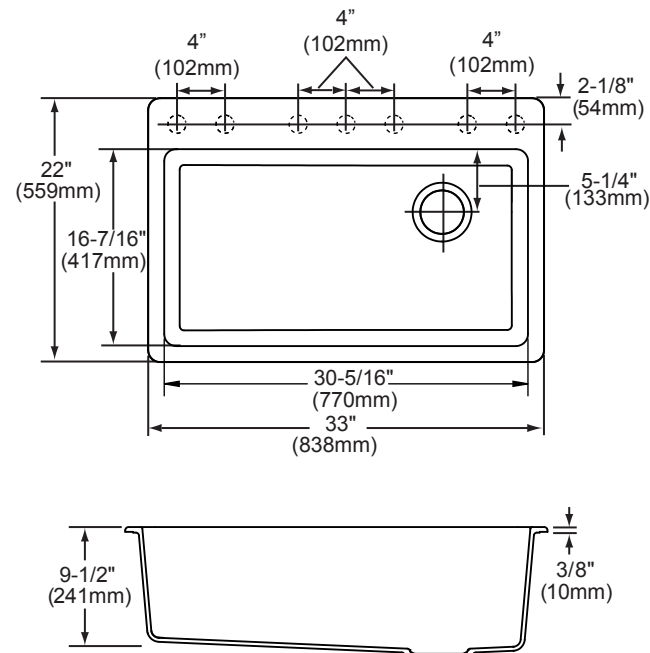

DESIGN FEATURES

Bowl Depth: 9-1/2" (241mm).

Rim Height: 3/8" (10mm).

Color Options with natural accents: Black (BK), Bisque (BQ), Dusk Gray (GY), Mocha (MC), or White (WH).

OTHER

Drain Opening: 3-1/2" (89mm).

Note: Faucet holes are pre-scored for flexible installation.

Installer can punch up to 7 faucet holes.

Sink complies with CSA B45.5/ IAPMO 2124

Sinks are listed by IAPMO[®] as meeting the applicable requirements of the Uniform Plumbing Code[®], International Plumbing Code[®], and National Plumbing Code of Canada.

OPTIONAL ACCESSORIES

Bottom Grid: LKWOBG3016RSS

Drains: LKD35, LKS35

Model ELG13322

SINK DIMENSIONS*

Model Number	Overall		Inside Bowl			Cutout in Countertop 1" (25mm) Radius Corners		No. of Pre-scored 1-1/2" (38mm) Dia. Faucet Holes 4" (102mm) Centers	Minimum Cabinet Size
	L	W	L	W	D	L	W		
ELG13322	33 (838mm)	22 (559mm)	30-5/16 (770mm)	16-7/16 (417mm)	9-1/2 (241mm)	32-3/8 (822mm)	21-3/8 (543mm)	7	36 (914mm)

*Length is left to right. Width is front to back.

**Template 0000001442 (available on Elkay.com or by contacting Elkay Customer Service).

In keeping with our policy of continuing product improvement, Elkay reserves the right to change product specifications without notice. Please visit elkay.com for the most current version of Elkay product specification sheets.