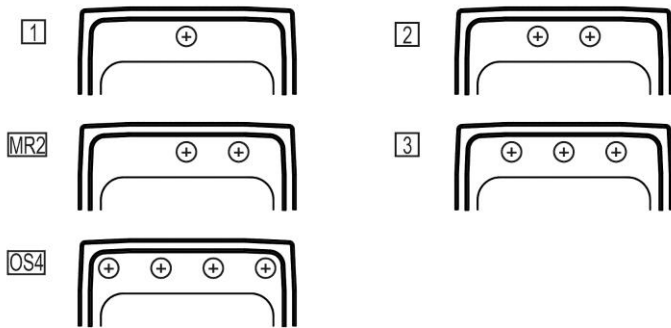

PRODUCT SPECIFICATIONS

Gourmet (Lustertone®) Stainless Steel Single Bowl Top Mount Sink. Overall dimensions are 17" x 16" x 10-1/8". Sink is manufactured from 18 gauge 304 Stainless Steel with a Lustrous Highlighted Satin finish, Center drain placement and Full spray sides and bottom.

Installation Type:	Top Mount
Material:	304 Stainless Steel
Finish:	Lustrous Highlighted Satin
Gauge:	18
Sound Deadening:	Full spray sides and bottom
Number of Bowls:	1
Sink Dimensions:	17" x 16" x 10-1/8"
Bowl 1 Dimensions:	14" x 10" x 10"
Drain Size:	3-1/2" (89mm)
Drain Location:	Center
Minimum Cabinet Size:	21"
Mounting Hardware:	Part # 64090010 included for countertops up to 3/4" (19mm) thick
Cutout Template #:	1000001269

Template is available for download at [elkay.com](#)

Cutout Dimensions for Top Mount Installation:

16-3/8" x 15-3/8" (416mm x 391mm) with 1-1/2" (38mm) corner radius

Hole Drilling Configurations:

1-1/2" (38mm) Diameter Faucet Holes on 4" (102mm) Centers