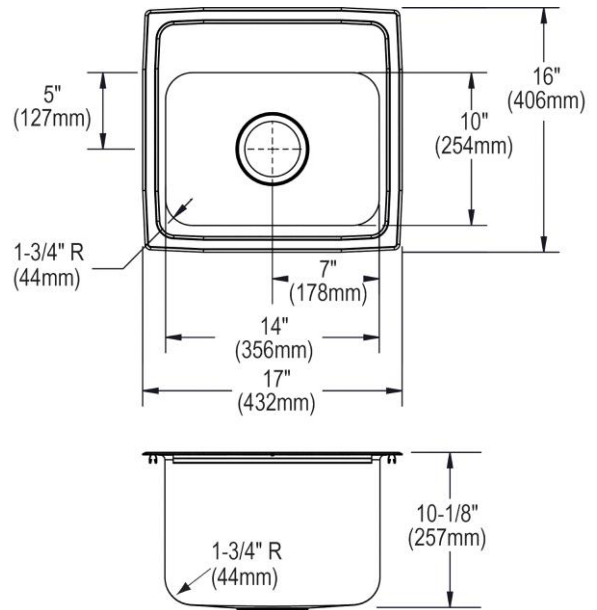

In keeping with our policy of continuing product improvement, Elkay reserves the right to change product specifications without notice. Please visit [elkay.com](#) for the most current version of Elkay product specification sheets. This specification describes an Elkay product with design, quality, and functional benefits to the user. When making a comparison of other producers' offerings, be certain these features are not overlooked.