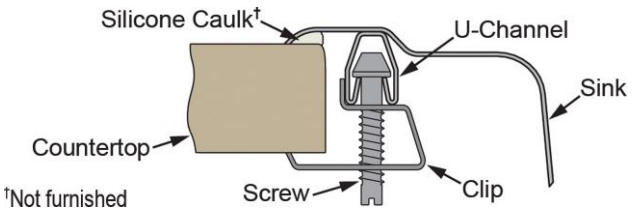

Installation Profile:

†Not furnished

PART: _____ QTY: _____
PROJECT: _____
CONTACT: _____
DATE: _____
NOTES: _____
APPROVAL: _____