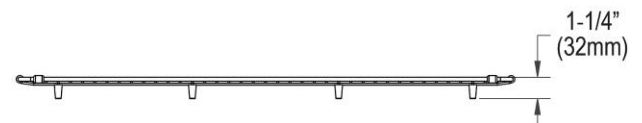

Material:	Stainless Steel
Finish:	Polished Stainless Steel
Dimensions:	29-1/2" x 16-1/2" x 1-1/4"

AMERICAN PRIDE. A LIFETIME TRADITION.
Like your family, the Elkay family has values and traditions that endure. For almost a century, Elkay has been a family-owned and operated company, providing thousands of jobs that support our families and communities.

[Clean and Care Manual (PDF)](#)

[Clean and Care Manual (PDF)](#)

[Warranty (PDF)](#)