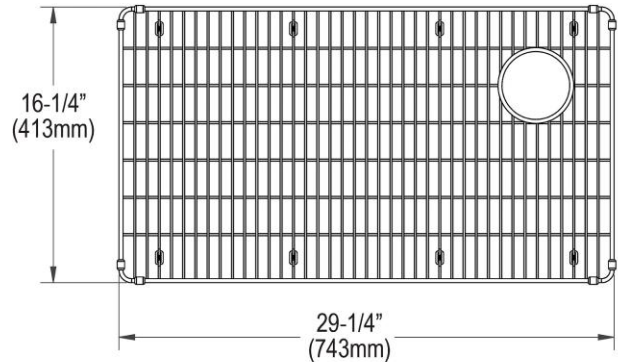

Material:	Stainless Steel
Finish:	Polished Stainless Steel
Dimensions:	29-1/2" x 16-1/2" x 1-1/4"

AMERICAN PRIDE. A LIFETIME TRADITION.
Like your family, the Elkay family has values and traditions that endure. For almost a century, Elkay has been a family-owned and operated company, providing thousands of jobs that support our families and communities.

[Clean and Care Manual (PDF)](#)

[Clean and Care Manual (PDF)](#)

[Warranty (PDF)](#)