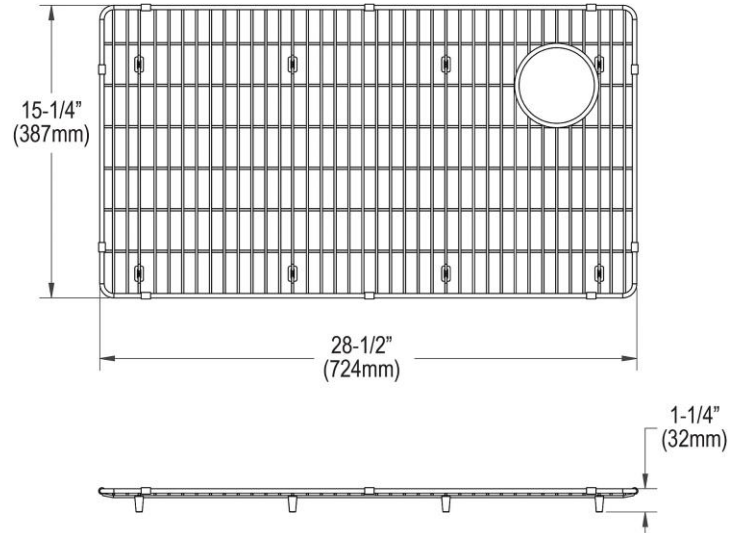

Material:	Stainless Steel
Finish:	Polished Stainless Steel
Dimensions:	28-1/2" x 15-1/2" x 1-1/4"

AMERICAN PRIDE. A LIFETIME TRADITION.
Like your family, the Elkay family has values and traditions that endure. For almost a century, Elkay has been a family-owned and operated company, providing thousands of jobs that support our families and communities.

[Clean and Care Manual (PDF)](#)

[Clean and Care Manual (PDF)](#)

[Warranty (PDF)](#)