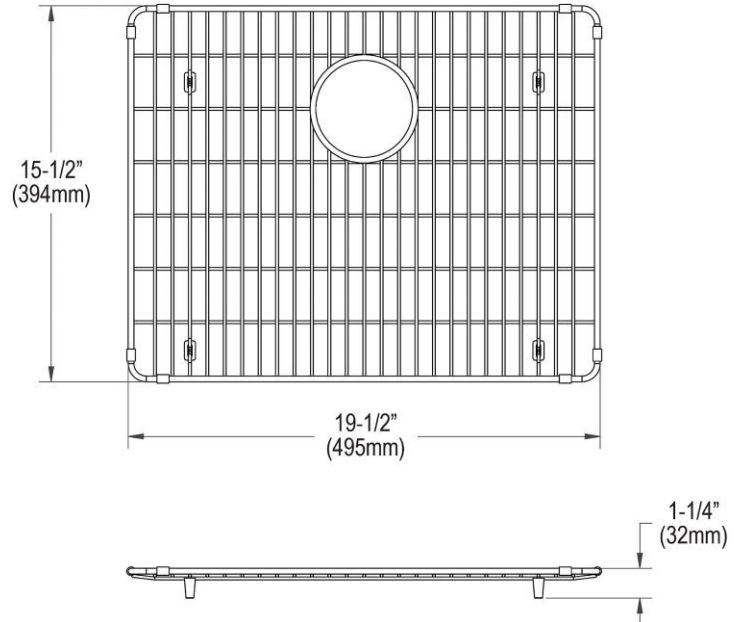

Material:	Stainless Steel
Finish:	Polished Stainless Steel
Dimensions:	19-1/2" x 15-1/2" x 1-1/4"

AMERICAN PRIDE. A LIFETIME TRADITION.
Like your family, the Elkay family has values and traditions that endure. For almost a century, Elkay has been a family-owned and operated company, providing thousands of jobs that support our families and communities.

[Clean and Care Manual (PDF)](#)

[Clean and Care Manual (PDF)](#)

[Warranty (PDF)](#)