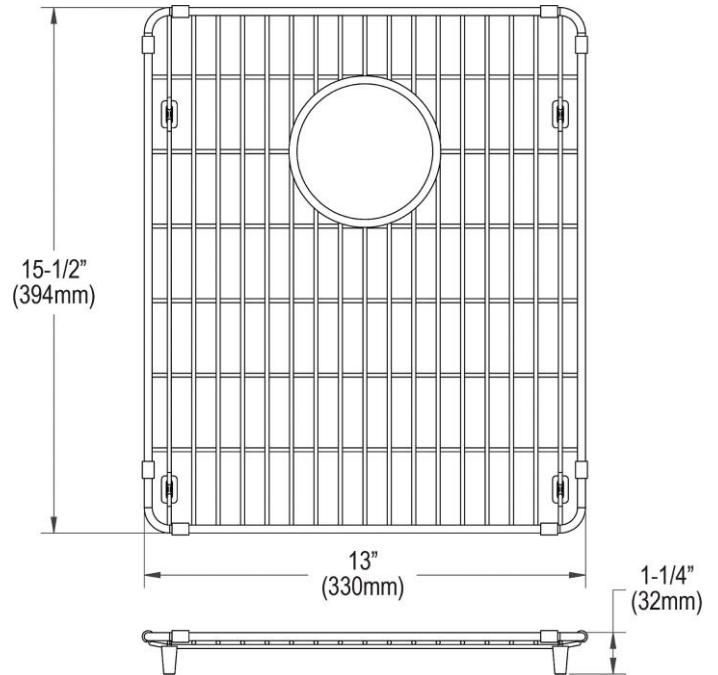

Material:	Stainless Steel
Finish:	Polished Stainless Steel
Dimensions:	13" x 15-1/2" x 1-1/4"

AMERICAN PRIDE. A LIFETIME TRADITION.
Like your family, the Elkay family has values and traditions that endure. For almost a century, Elkay has been a family-owned and operated company, providing thousands of jobs that support our families and communities.

[Clean and Care Manual (PDF)](#)

[Clean and Care Manual (PDF)](#)

[Warranty (PDF)](#)