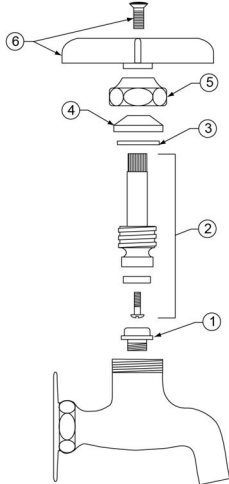

LK69CH

LK69CP

| Item No. | No. Required | Part No. | Description |
|----------|--------------|----------|------------------------|
| 1 | 1 | 72001862 | Seat Brass |
| 2 | 1 | 72001865 | Brass Stem Assembly |
| 3 | 1 | 72001866 | Washer Brass |
| 4 | 1 | 72001867 | Packing |
| 5 | 1 | 72001868 | Cap Nut Brass |
| 6 | 1 | 72001869 | Handle Zinc with Screw |