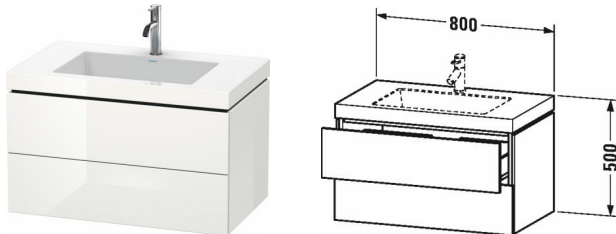

L-Cube Furniture washbasin c-bonded with vanity wall-mounted
 # LC6927 N/O/T

|< 31 1/2" Inch >|

Furniture washbasin c-bonded with vanity wall-mounted	Dimension	Weight	Order number
2 drawers, upper drawer including cut-out for siphon and siphon cover, without overflow, with faucet deck, ceramic covered slotted waste included, space-saving siphon included			
Colors			
M03 Jade High Gloss Lacquer M07 Concrete Gray Matt Decor M09 Light Blue Matt Decor M10 Apricot Pearl High Gloss Lacquer M11 Cashmere Oak M12 Brushed Oak (Real wood veneer) M13 American Walnut (Real wood veneer) M18 White Matt M20 Apricot Pearl Satin Matt Lacquer M21 Walnut Dark Decor M22 White High Gloss (Decor) M27 White Lilac High Gloss Lacquer M31 Pine Silver (Decor) M38 Dolomiti Gray High Gloss Lacquer M40 Black High Gloss Lacquer M43 Basalt Matt (Decor) M47 Stone Blue High Gloss Lacquer M49 Graphite Matt (Decor) M51 Pine Terra (Decor) M52 European Oak (Decor) M53 Chestnut Dark (Decor) M61 Olive Brown High Gloss Lacquer M69 Brushed Walnut (Real wood veneer) M71 Mediterranean Oak (Real wood veneer) M72 Brushed Dark Oak (Real wood veneer) M73 Ticino Cherry Tree (Decor) M75 Linen (Decor) M79 Natural Walnut (Decor) M85 White High Gloss Lacquer M86 Cappuccino High Gloss Lacquer M87 White Lilac Satin Matt Lacquer M89 Flannel Gray High Gloss Lacquer M90 Flannel Grey Satin Matt Lacquer M91 Taupe Matt (Decor)			
Variant			
furniture washbasin Vero Air included	31 1/2" x 18 7/8" Inch		LC6927 N/O/T
Infobox			
# LC 6927 and LC 6928 are available from stock: 0 = with one faucet hole, 22-White High Gloss, 69-Brushed Walnut, This product is only available in the combination of the ceramic series Vero Air and the furniture series L-Cube, The vanity unit is permanently bonded to the washbasin and delivered together as one unit, Washbasin not available with WonderGliss, Ceramic is additionally secured to the wall via a separate enclosed mounting rail. Complete hardware set is included with delivery. Please follow the mounting instructions, Required specification for ordering:			
Interior modules narrow grooved storage, reduced depth	4 1/4" x 12 5/8" Inch		UV9939
Interior modules box with lid, reduced depth	3 7/8" x 6 1/4" Inch		UV9948
Interior modules box, reduced depth	3 7/8" x 6 1/4" Inch		UV9946
Interior modules interior module component, reduced depth	4 5/8" x 12 5/8" Inch		UV9944