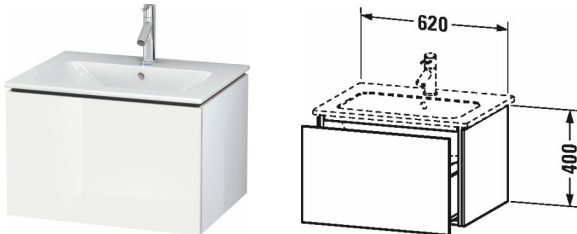

L-Cube Vanity unit wall-mounted # LC6140

| < 24 3/8" Inch > |

Vanity unit wall-mounted	Dimension	Weight	Order number
1 pull-out compartment, for ME by Starck # 233663			
Colors			
M07 Concrete Gray Matte (Decor) M09 Light Blue Matte (Decor) M11 Cashmere Oak M12 Brushed Oak (Real wood veneer) M13 American Walnut (Real wood veneer) M18 White Matte M21 Walnut Dark (Decor) M22 White High Gloss (Decor) M31 Pine Silver (Decor) M38 Dolomiti Gray High Gloss (Lacquer) M40 Black High Gloss (Lacquer) M43 Basalt Matte (Decor) M47 Stone Blue High Gloss (Lacquer) M49 Graphite Matt (Decor) M51 Pine Terra (Decor) M52 European Oak (Decor) M53 Chestnut Dark (Decor) M69 Brushed Walnut (Real wood veneer) M71 Mediterranean Oak (Real wood veneer) M72 Brushed Dark Oak (Real wood veneer) M75 Linen (Decor) M79 Natural Walnut (Decor) M80 Graphite Super Matte M85 White High Gloss (Lacquer) M86 Cappuccino High Gloss (Lacquer) M89 Flannel Gray High Gloss (Lacquer) M90 Flannel Gray Satin Matte (Lacquer) M91 Taupe Matte (Decor)			
Variant			
	24 3/8" x 19" Inch		LC6140
Infobox			
Space-saving siphon # 005076 is mandatory for installation			
Interior modules narrow grooved storage, reduced depth	4 1/4" x 12 5/8" Inch		UV9939
Interior modules box with lid, reduced depth	3 7/8" x 6 1/4" Inch		UV9948
Interior modules box, reduced depth	3 7/8" x 6 1/4" Inch		UV9946
Interior modules wide grooved storage, reduced depth	10" x 12 5/8" Inch		UV9942
Suitable products			
Space-saving siphon , 1 1/4" Inch	1 1/4" Inch		005076
Furniture washbasin with overflow, with faucet deck, hardware included, wall-mounted, cUPC® listed*, 24 3/4" x 19 1/4" Inch	24 3/4" x 19 1/4" Inch		233663

L-Cube Vanity unit wall-mounted # LC6140

|< 24 3/8" Inch >|

All drawings contain the necessary measurements which are subject to standard tolerances. They are stated in inch & mm and are non-binding. Exact measurements, in particular for customized installation scenarios, can only be taken from the finished ceramic piece.