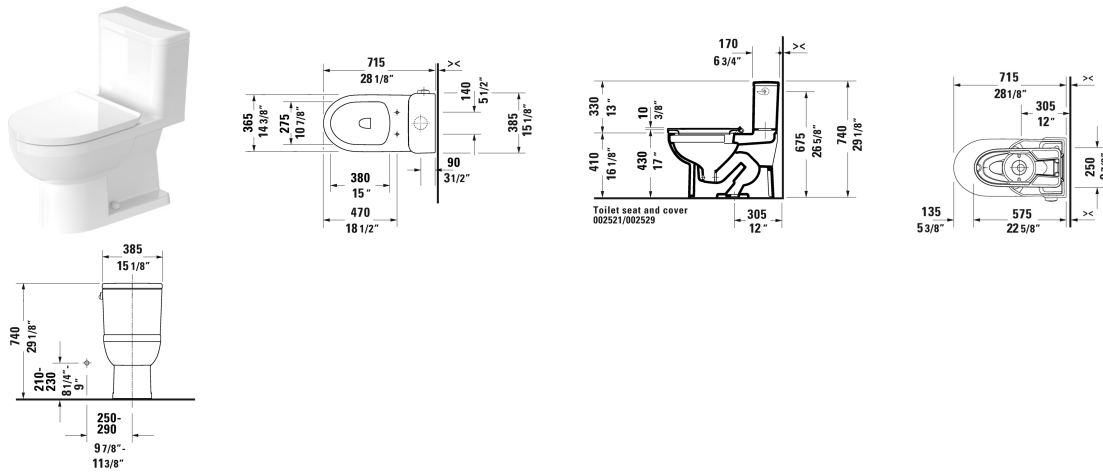

DuraStyle Basic Toilet kit # D4060000

< 14 3/8" Inch >|

Toilet kit	Dimension	Weight	Order number
One-Piece toilet & Toilet seat and cover			
Colors			
00 White			
Variant			
	14 3/8" x 28 1/8" Inch	97.7 lb	D4060000
Suitable products			
One-Piece toilet Duravit Rimless® rimless, syphonic, 12" rough-in, vertical outlet, 1.28 gpf, 14 3/8" x 28 1/8" Inch	14 3/8" x 28 1/8" Inch		219501
Toilet seat and cover removable, elongated, hinges stainless steel, with slow close,			002529

All drawings contain the necessary measurements which are subject to standard tolerances. They are stated in inch & mm and are non-binding. Exact measurements, in particular for customized installation scenarios, can only be taken from the finished ceramic piece.