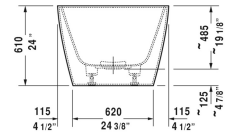

**DuraSquare Bathtub # 70043000000090**

| < 72 7/8" Inch > |

Bathtub	Dimension	Weight	Order number
freestanding, with seamless panel and support frame, with two backrest slopes, with special waste and overflow, CUPC listed, DuraSolid A			
<b>Colors</b>			
00 White			
<b>Variant</b>			
Base tub	72 7/8" x 33 1/2" Inch	304.2 lb	70043000000090

All drawings contain the necessary measurements which are subject to standard tolerances. They are stated in inch & mm and are non-binding. Exact measurements, in particular for customized installation scenarios, can only be taken from the finished ceramic piece.