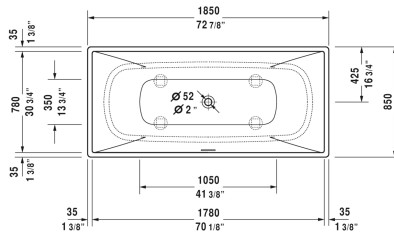

**DuraSquare Bathtub # 70043000000090**

| < 72 7/8" Inch > |

Bathtub	Dimension	Weight	Order number
freestanding, with seamless panel and support frame, with two backrest slopes, with special waste and overflow, CUPC listed, DuraSolid A			
<b>Colors</b>			
00 White			
<b>Variant</b>			
Base tub	72 7/8" x 33 1/2" Inch	304.2 lb	70043000000090

All drawings contain the necessary measurements which are subject to standard tolerances. They are stated in inch & mm and are non-binding. Exact measurements, in particular for customized installation scenarios, can only be taken from the finished ceramic piece.