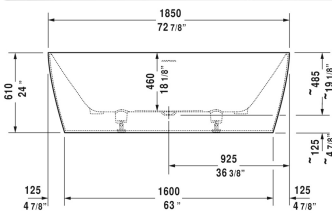

**DuraSquare Bathtub # 70043000000090**

| < 72 7/8" Inch > |

Bathtub	Dimension	Weight	Order number
freestanding, with seamless panel and support frame, with two backrest slopes, with special waste and overflow, CUPC listed, DuraSolid A			
<b>Colors</b>			
00 White			
<b>Variant</b>			
Base tub	72 7/8" x 33 1/2" Inch	304.2 lb	70043000000090

All drawings contain the necessary measurements which are subject to standard tolerances. They are stated in inch & mm and are non-binding. Exact measurements, in particular for customized installation scenarios, can only be taken from the finished ceramic piece.