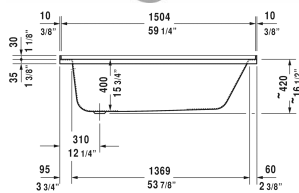

D-Code Bathtub # 700406000000090

| < 60" Inch > |

Bathtub	Dimension	Weight	Order number
rectangle, drop-in, with integrated tile flange, drain left, cUPC listed, sanitary acrylic			
<b>Colors</b>			
00 White			
<b>Variant</b>			
Base tub	60" x 32" Inch	72.8 lb	700406000000090
<b>Infobox</b>			
Minimum order qty. = 10 pcs.			
<b>Suitable products</b>			
Cable-driven waste and overflow for central outlet,			790252
Support frame (included), for bathtubs,			790133
Waste and overflow brass, Chrome trim,			791255

All drawings contain the necessary measurements which are subject to standard tolerances. They are stated in inch & mm and are non-binding. Exact measurements, in particular for customized installation scenarios, can only be taken from the finished ceramic piece.