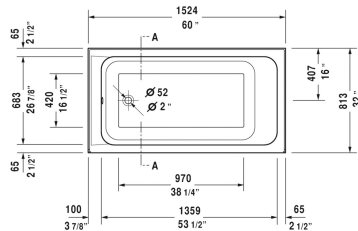

D-Code Bathtub # 700406000000090

| < 60" Inch > |

Bathtub	Dimension	Weight	Order number
rectangle, drop-in, with integrated tile flange, drain left, cUPC listed, sanitary acrylic			
<b>Colors</b>			
00 White			
<b>Variant</b>			
Base tub	60" x 32" Inch	72.8 lb	700406000000090
<b>Infobox</b>			
Minimum order qty. = 10 pcs.			
<b>Suitable products</b>			
Cable-driven waste and overflow for central outlet,			790252
Support frame (included), for bathtubs,			790133
Waste and overflow brass, Chrome trim,			791255

All drawings contain the necessary measurements which are subject to standard tolerances. They are stated in inch & mm and are non-binding. Exact measurements, in particular for customized installation scenarios, can only be taken from the finished ceramic piece.