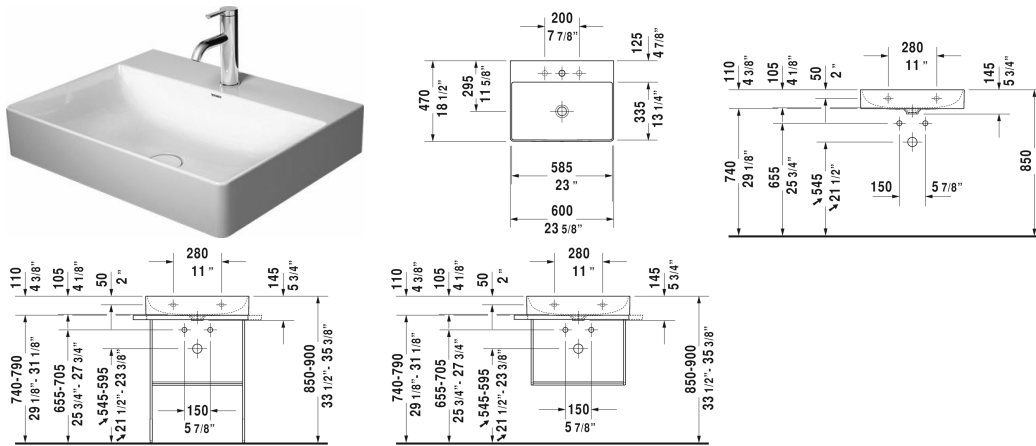

DuraSquare Furniture washbasin # 2353600041 / 2353600044 / 2353600070

| < 23 5/8" Inch > |

Furniture washbasin	Dimension	Weight	Order number
without overflow, with faucet deck, ceramic covered slotted waste included, underside fully glazed, hardware included, wall-mounted, 23 5/8" Inch			
Colors			
00 White			
Variant			
●	23 5/8" x 18 1/2" Inch	31.1 lb	2353600041
●●●	23 5/8" x 18 1/2" Inch	31.1 lb	2353600044
⊗	23 5/8" x 18 1/2" Inch	31.1 lb	2353600070
Infobox			
For glass inserts matching to furniture lacquer finishes, please see page XXX, Metal console: Towel rail can be mounted right or left , Made of DuraCeram			
Sanitary ceramics with the special WonderGliss surface finish will remain clean and attractive-looking for a long time to come. When ordering WonderGliss please add a "1" as eleventh digit to the model number.			
Design Siphon		3.3 lb	005036
Suitable products			
Glass inserts safety glass, for metal console # 003101, 003102, 22 1/2" x 15" Inch			009964

DuraSquare Furniture washbasin # 2353600041 / 2353600044 / 2353600070

|< 23 5/8" Inch >|

Metal console wall-mounted ** hardware included, for washbasin # 235360, towel rail right or left, reversible, 26 1/8" x 17 3/4" Inch	26 1/8" x 17 3/4" Inch	003102
Metal console floorstanding ** height adjustable +2", hardware included, for washbasin # 235360, towel rail right or left, reversible, 26 1/8" x 17 3/4" Inch	26 1/8" x 17 3/4" Inch	003101
Vanity unit wall-mounted 1 pull-out compartment, 23" x 18 1/8" Inch	23" x 18 1/8" Inch	XS4061
Vanity unit wall-mounted 2 drawers, upper drawer including cut-out for siphon and siphon cover, 23" x 18 1/8" Inch	23" x 18 1/8" Inch	XS4161
Vanity unit floorstanding 2 pull-out compartments, integrated legs with height adjustment, 23" x 18 1/8" Inch	23" x 18 1/8" Inch	XS4442