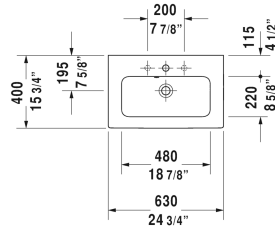

ME by Starck Furniture washbasin Compact # 2342630000 / 2342630030 / 2342630060

| < 24 3/4" Inch > |

Furniture washbasin Compact	Dimension	Weight	Order number
with overflow, with faucet deck, hardware included, wall-mounted, 24 3/4" Inch			
Colors			
00 White			
Variant			
●	24 3/4" x 15 3/4" Inch	33.7 lb	2342630000
● ● ●	24 3/4" x 15 3/4" Inch	33.7 lb	2342630030
☒	24 3/4" x 15 3/4" Inch	33.7 lb	2342630060
Sanitary ceramics with the special WonderGliss surface finish will remain clean and attractive-looking for a long time to come. When ordering WonderGliss please add a "1" as eleventh digit to the model number.			
Space-saving siphon	1 1/4" Inch	0.9 lb	005076
Suitable products			
Vanity unit wall-mounted Compact 1 pull-out compartment, for ME by Starck # 234263, 23 5/8" x 15 1/8" Inch	23 5/8" x 15 1/8" Inch		KT6422
Vanity unit wall-mounted Compact 2 drawers, upper drawer including cut-out for siphon and siphon cover, for ME by Starck # 234263, 23 5/8" x 15 1/8" Inch	23 5/8" x 15 1/8" Inch		KT6452
Vanity unit wall-mounted Compact 1 pull-out compartment, for ME by Starck # 234263, 24 3/8" x 15 3/8" Inch	24 3/8" x 15 3/8" Inch		LC6156
Vanity unit wall-mounted Compact 2 drawers, upper drawer including cut-out for siphon and siphon cover, for ME by Starck # 234263, 24 3/8" x 15 3/8" Inch	24 3/8" x 15 3/8" Inch		LC6256
Vanity unit floorstanding Compact 2 pull-out compartments, upper drawer including cut-out for siphon and siphon cover, for ME by Starck # 234263, 24 3/8" x 15 3/8" Inch	24 3/8" x 15 3/8" Inch		LC6673
Vanity unit floorstanding Compact 2 pull-out compartments, upper drawer including cut-out for siphon and siphon cover, for ME by Starck # 234263, 24 3/8" x 15 3/8" Inch	24 3/8" x 15 3/8" Inch		LC6698