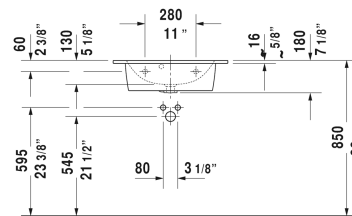

ME by Starck Furniture washbasin Compact # 2342630000 / 2342630030 / 2342630060

| < 24 3/4" Inch > |

Furniture washbasin Compact	Dimension	Weight	Order number
with overflow, with faucet deck, hardware included, wall-mounted, 24 3/4" Inch			
Colors			
00 White			
Variant			
●	24 3/4" x 15 3/4" Inch	33.7 lb	2342630000
● ● ●	24 3/4" x 15 3/4" Inch	33.7 lb	2342630030
☒	24 3/4" x 15 3/4" Inch	33.7 lb	2342630060
Sanitary ceramics with the special WonderGliss surface finish will remain clean and attractive-looking for a long time to come. When ordering WonderGliss please add a "1" as eleventh digit to the model number.			
Space-saving siphon	1 1/4" Inch	0.9 lb	005076
Suitable products			
Vanity unit wall-mounted Compact 1 pull-out compartment, for ME by Starck # 234263, 23 5/8" x 15 1/8" Inch	23 5/8" x 15 1/8" Inch		KT6422
Vanity unit wall-mounted Compact 2 drawers, upper drawer including cut-out for siphon and siphon cover, for ME by Starck # 234263, 23 5/8" x 15 1/8" Inch	23 5/8" x 15 1/8" Inch		KT6452
Vanity unit wall-mounted Compact 1 pull-out compartment, for ME by Starck # 234263, 24 3/8" x 15 3/8" Inch	24 3/8" x 15 3/8" Inch		LC6156
Vanity unit wall-mounted Compact 2 drawers, upper drawer including cut-out for siphon and siphon cover, for ME by Starck # 234263, 24 3/8" x 15 3/8" Inch	24 3/8" x 15 3/8" Inch		LC6256
Vanity unit floorstanding Compact 2 pull-out compartments, upper drawer including cut-out for siphon and siphon cover, for ME by Starck # 234263, 24 3/8" x 15 3/8" Inch	24 3/8" x 15 3/8" Inch		LC6673
Vanity unit floorstanding Compact 2 pull-out compartments, upper drawer including cut-out for siphon and siphon cover, for ME by Starck # 234263, 24 3/8" x 15 3/8" Inch	24 3/8" x 15 3/8" Inch		LC6698