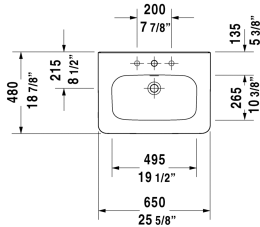

Furniture washbasin # 232065..00 / 232065..30

|< 25 5/8" Inch >|

6480 DuraStyle

Furniture washbasin	Dimension	Weight	Order number
with tap platform, 25 5/8" Inch			
Colors			
00 White			
Variant			
p with overflow	25 5/8" x 18 7/8" Inch	40.3 lb	232065..00
p p p with overflow	25 5/8" x 18 7/8" Inch	40.3 lb	232065..30
Sanitary ceramics with the special WonderGliss surface finish will remain clean and attractive-looking for a long time to come. When ordering WonderGliss please add a "1" as eleventh digit to the model number.			
Siphon for washbasin with outlet pipe 11 3/4"	1 1/4" Inch	1.3 lb	005026

All drawings contain the necessary measurements which are subject to standard tolerances. They are stated in inch & mm and are non-binding. Exact measurements, in particular for customized installation scenarios, can only be taken from the finished ceramic piece.