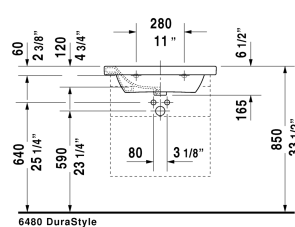

Furniture washbasin # 232065..00 / 232065..30

|< 25 5/8" Inch >|

6480 DuraStyle

Furniture washbasin	Dimension	Weight	Order number
with tap platform, 25 5/8" Inch			
Colors			
00 White			
Variant			
p with overflow	25 5/8" x 18 7/8" Inch	40.3 lb	232065..00
p p p with overflow	25 5/8" x 18 7/8" Inch	40.3 lb	232065..30
Sanitary ceramics with the special WonderGliss surface finish will remain clean and attractive-looking for a long time to come. When ordering WonderGliss please add a "1" as eleventh digit to the model number.			
Siphon for washbasin with outlet pipe 11 3/4"	1 1/4" Inch	1.3 lb	005026

All drawings contain the necessary measurements which are subject to standard tolerances. They are stated in inch & mm and are non-binding. Exact measurements, in particular for customized installation scenarios, can only be taken from the finished ceramic piece.