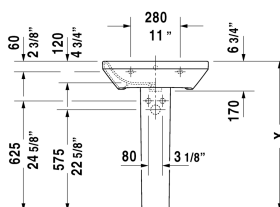

DuraStyle Washbasin # 2319600000 / 2319600030

| < 23 5/8" Inch > |

Washbasin	Dimension	Weight	Order number
with overflow, with faucet deck, underside fully glazed, hardware included, wall-mounted, 23 5/8" Inch			
Colors			
00 White			
Variant			
●	23 5/8" x 17 3/8" Inch	37.5 lb	2319600000
●●●	23 5/8" x 17 3/8" Inch	37.5 lb	2319600030
Sanitary ceramics with the special WonderGliss surface finish will remain clean and attractive-looking for a long time to come. When ordering WonderGliss please add a "1" as eleventh digit to the model number.			
Suitable products			
Siphon cover for # 231955, 231960, 231965, 232012, 232010, 232080, 232065, 232610, 232680, 232510, 232580, 233813, 232460, 232455,			085830
Pedestal for # 231955, 231960, 231965, 232012, 232010, 232080, 232065, 232610, 232680, 232510, 232580, 233813, 232460, 232455,			085829

All drawings contain the necessary measurements which are subject to standard tolerances. They are stated in inch & mm and are non-binding. Exact measurements, in particular for customized installation scenarios, can only be taken from the finished ceramic piece.