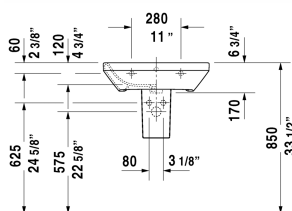

DuraStyle Washbasin # 2319600000 / 2319600030

| < 23 5/8" Inch > |

Washbasin	Dimension	Weight	Order number
with overflow, with faucet deck, underside fully glazed, hardware included, wall-mounted, 23 5/8" Inch			
Colors			
00 White			
Variant			
●	23 5/8" x 17 3/8" Inch	37.5 lb	2319600000
●●●	23 5/8" x 17 3/8" Inch	37.5 lb	2319600030
Sanitary ceramics with the special WonderGliss surface finish will remain clean and attractive-looking for a long time to come. When ordering WonderGliss please add a "1" as eleventh digit to the model number.			
Suitable products			
Siphon cover for # 231955, 231960, 231965, 232012, 232010, 232080, 232065, 232610, 232680, 232510, 232580, 233813, 232460, 232455,			085830
Pedestal for # 231955, 231960, 231965, 232012, 232010, 232080, 232065, 232610, 232680, 232510, 232580, 233813, 232460, 232455,			085829

All drawings contain the necessary measurements which are subject to standard tolerances. They are stated in inch & mm and are non-binding. Exact measurements, in particular for customized installation scenarios, can only be taken from the finished ceramic piece.