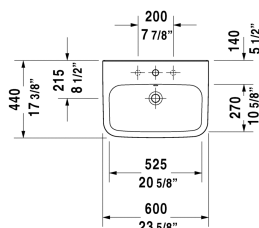

DuraStyle Washbasin # 2319600000 / 2319600030

| < 23 5/8" Inch > |

Washbasin	Dimension	Weight	Order number
with overflow, with faucet deck, underside fully glazed, hardware included, wall-mounted, 23 5/8" Inch			
Colors			
00 White			
Variant			
●	23 5/8" x 17 3/8" Inch	37.5 lb	2319600000
●●●	23 5/8" x 17 3/8" Inch	37.5 lb	2319600030
Sanitary ceramics with the special WonderGliss surface finish will remain clean and attractive-looking for a long time to come. When ordering WonderGliss please add a "1" as eleventh digit to the model number.			
Suitable products			
Siphon cover for # 231955, 231960, 231965, 232012, 232010, 232080, 232065, 232610, 232680, 232510, 232580, 233813, 232460, 232455,			085830
Pedestal for # 231955, 231960, 231965, 232012, 232010, 232080, 232065, 232610, 232680, 232510, 232580, 233813, 232460, 232455,			085829

All drawings contain the necessary measurements which are subject to standard tolerances. They are stated in inch & mm and are non-binding. Exact measurements, in particular for customized installation scenarios, can only be taken from the finished ceramic piece.