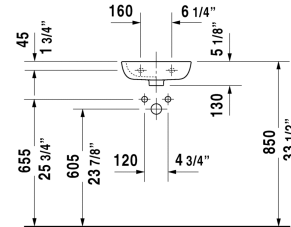

D-Code Handrinse basin # 07053600082 / 07053600092

< 14 1/8" Inch >

Handrinse basin	Dimension	Weight	Order number
with overflow, with faucet deck, underside fully glazed, hardware included, wall-mounted, 14 1/8" Inch			
Colors			
00 White			
Variant			
● faucet hole on right side	14 1/8" x 10 5/8" Inch	12.1 lb	07053600082
● faucet hole on left side	14 1/8" x 10 5/8" Inch	12.1 lb	07053600092
Infobox			
Mandatory in combination with a bottle trap			

All drawings contain the necessary measurements which are subject to standard tolerances. They are stated in inch & mm and are non-binding. Exact measurements, in particular for customized installation scenarios, can only be taken from the finished ceramic piece.