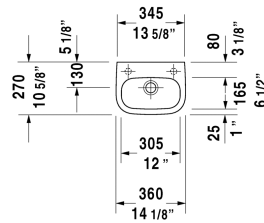

D-Code Handrinse basin # 07053600082 / 07053600092

< 14 1/8" Inch >

Handrinse basin	Dimension	Weight	Order number
with overflow, with faucet deck, underside fully glazed, hardware included, wall-mounted, 14 1/8" Inch			
Colors			
00 White			
Variant			
● faucet hole on right side	14 1/8" x 10 5/8" Inch	12.1 lb	07053600082
● faucet hole on left side	14 1/8" x 10 5/8" Inch	12.1 lb	07053600092
Infobox			
Mandatory in combination with a bottle trap			

All drawings contain the necessary measurements which are subject to standard tolerances. They are stated in inch & mm and are non-binding. Exact measurements, in particular for customized installation scenarios, can only be taken from the finished ceramic piece.