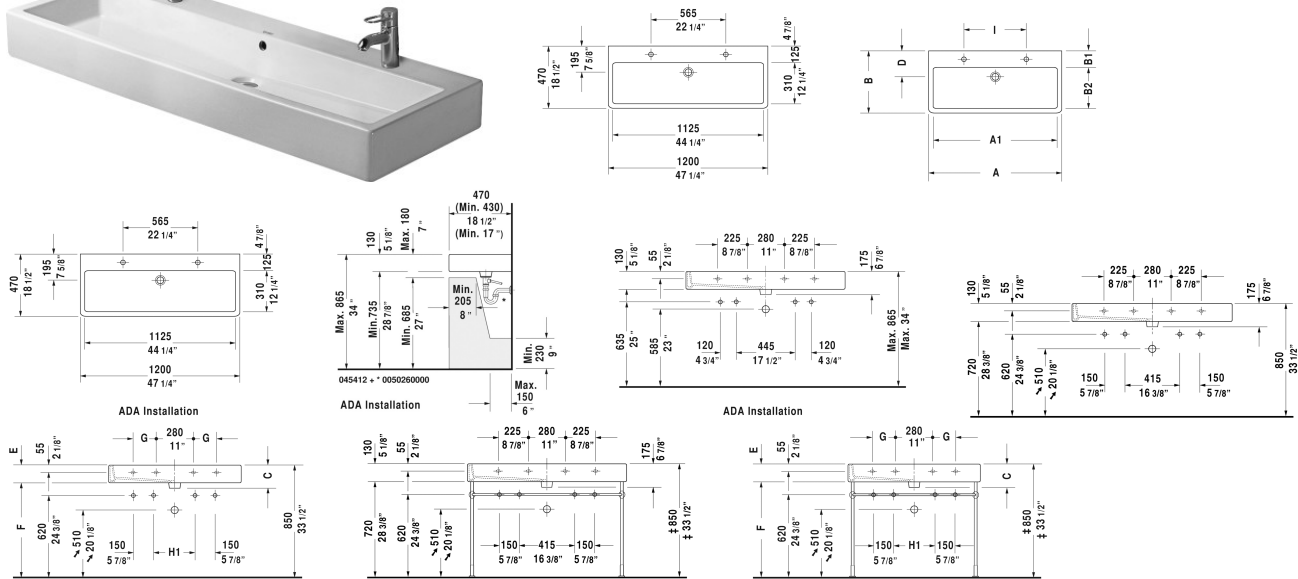

Vero Furniture washbasin # 045412..24

< 47 1/4" Inch >

Furniture washbasin	Dimension	Weight	Order number
with faucet deck, hardware included, wall-mounted, cUPC listed, 47 1/4" Inch			
Colors			
00 White 08 Black			
Variant			
p ... p with overflow	47 1/4" x 18 1/2" Inch	73.9 lb	045412..24
Infobox			
When mounting ceramics larger than 39 3/8", 2 sets of basin hardware # 6951000000 are required, Recommended in connection with two single lever basin mixers, In combination with pop-up basin waste or push-open valve, the flow capacity of max. 2 gallons per minute per faucet should not be exceeded, When mounting 2 one-hole faucets, required space in between is # 045412, 235012 22 1/4" and # 045410, 235010 18 1/4", Washbasin is not ADA compliant in combination with pedestal, siphon cover or metal console			
Sanitary ceramics with the special WonderGliss surface finish will remain clean and attractive-looking for a long time to come. When ordering WonderGliss please add a "1" as eleventh digit to the model number.			
Accessory for ceramics			
Push button drain assembly for washbasins with overflow	2" Inch	0.8 lb	005052