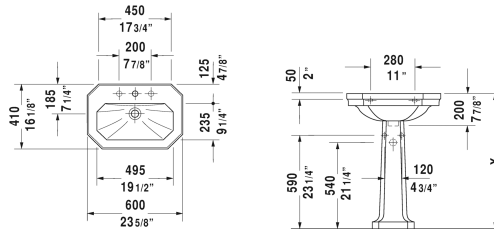

1930 Washbasin # 0438600000 / 0438600087

| < 23 5/8" Inch > |

Washbasin	Dimension	Weight	Order number
with overflow, cUPC listed, with tap platform, hardware included, wall-mounted, 23 5/8" Inch			
<b>Colors</b>			
00 White			
<b>Variant</b>			
●	23 5/8" x 16 1/8" Inch	29.7 lb	0438600000
●●● Tap holes 1 3/8"	23 5/8" x 16 1/8" Inch	29.7 lb	0438600087
Sanitary ceramics with the special WonderGliss surface finish will remain clean and attractive-looking for a long time to come. When ordering WonderGliss please add a "1" as eleventh digit to the model number.			
<b>Suitable products</b>			
Pedestal for washbasin # 043860, 10 5/8" x 10" Inch	10 5/8" x 10" Inch		085791

*All drawings contain the necessary measurements which are subject to standard tolerances. They are stated in inch & mm and are non-binding. Exact measurements, in particular for customized installation scenarios, can only be taken from the finished ceramic piece.*