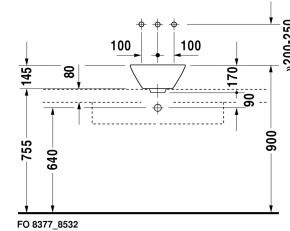

Starck 1 Washbowl # 0408330000

| < Ø 13" Inch > |

Washbowl	Dimension	Weight	Order number
with overflow, without faucet deck, overflow clip Chrome included, cUPC® listed*, Ø 13" Inch			
Colors			
00 White			
Variant			
☒	Ø 13" Inch	10.8 lb	0408330000
Infobox			
* Complies with following standards: ASME A112.19.2/CSA B45.1, Installation of washbowl # 040833 should only be carried out by a certified technician using a special glue. Diameter of cut-out is Ø 4 1/2"			
Sanitary ceramics with the special WonderGliss surface finish will remain clean and attractive-looking for a long time to come. When ordering WonderGliss please add a "1" as eleventh digit to the model number.			
Push button drain assembly for washbasins with overflow	2" Inch	0.8 lb	005052
Design Siphon		3.3 lb	005036
Suitable products			
Vanity unit wall-mounted 1 pull-out compartment, countertop including one cut-out, for 1 above-counter basin centered, 31 1/2" x 21 5/8" Inch	31 1/2" x 21 5/8" Inch		KT6694
Vanity unit wall-mounted 1 pull-out compartment, countertop including one cut-out, for 1 above-counter basin centered, 39 3/8" x 21 5/8" Inch	39 3/8" x 21 5/8" Inch		KT6695

All drawings contain the necessary measurements which are subject to standard tolerances. They are stated in inch & mm and are non-binding. Exact measurements, in particular for customized installation scenarios, can only be taken from the finished ceramic piece.