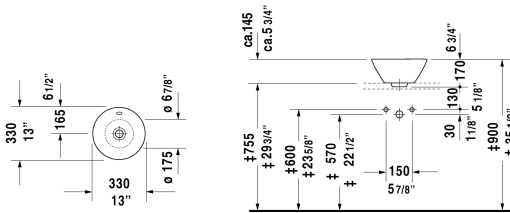

Starck 1 Washbowl # 0408330000

| < Ø 13" Inch > |

Washbowl	Dimension	Weight	Order number
with overflow, without faucet deck, overflow clip Chrome included, cUPC® listed*, Ø 13" Inch			
Colors			
00 White			
Variant			
☒	Ø 13" Inch	10.8 lb	0408330000
Infobox			
* Complies with following standards: ASME A112.19.2/CSA B45.1, Installation of washbowl # 040833 should only be carried out by a certified technician using a special glue. Diameter of cut-out is Ø 4 1/2"			
Sanitary ceramics with the special WonderGliss surface finish will remain clean and attractive-looking for a long time to come. When ordering WonderGliss please add a "1" as eleventh digit to the model number.			
Push button drain assembly for washbasins with overflow	2" Inch	0.8 lb	005052
Design Siphon		3.3 lb	005036
Suitable products			
Vanity unit wall-mounted 1 pull-out compartment, countertop including one cut-out, for 1 above-counter basin centered, 31 1/2" x 21 5/8" Inch	31 1/2" x 21 5/8" Inch		KT6694
Vanity unit wall-mounted 1 pull-out compartment, countertop including one cut-out, for 1 above-counter basin centered, 39 3/8" x 21 5/8" Inch	39 3/8" x 21 5/8" Inch		KT6695

All drawings contain the necessary measurements which are subject to standard tolerances. They are stated in inch & mm and are non-binding. Exact measurements, in particular for customized installation scenarios, can only be taken from the finished ceramic piece.