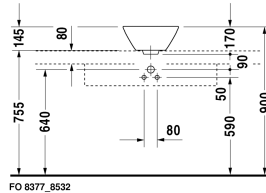

Starck 1 Washbowl # 0408330000

| < Ø 13" Inch > |

Washbowl	Dimension	Weight	Order number
with overflow, without faucet deck, overflow clip Chrome included, cUPC® listed*, Ø 13" Inch			
Colors			
00 White			
Variant			
☒	Ø 13" Inch	10.8 lb	0408330000
Infobox			
* Complies with following standards: ASME A112.19.2/CSA B45.1, Installation of washbowl # 040833 should only be carried out by a certified technician using a special glue. Diameter of cut-out is Ø 4 1/2"			
Sanitary ceramics with the special WonderGliss surface finish will remain clean and attractive-looking for a long time to come. When ordering WonderGliss please add a "1" as eleventh digit to the model number.			
Push button drain assembly for washbasins with overflow	2" Inch	0.8 lb	005052
Design Siphon		3.3 lb	005036
Suitable products			
Vanity unit wall-mounted 1 pull-out compartment, countertop including one cut-out, for 1 above-counter basin centered, 31 1/2" x 21 5/8" Inch	31 1/2" x 21 5/8" Inch		KT6694
Vanity unit wall-mounted 1 pull-out compartment, countertop including one cut-out, for 1 above-counter basin centered, 39 3/8" x 21 5/8" Inch	39 3/8" x 21 5/8" Inch		KT6695

All drawings contain the necessary measurements which are subject to standard tolerances. They are stated in inch & mm and are non-binding. Exact measurements, in particular for customized installation scenarios, can only be taken from the finished ceramic piece.