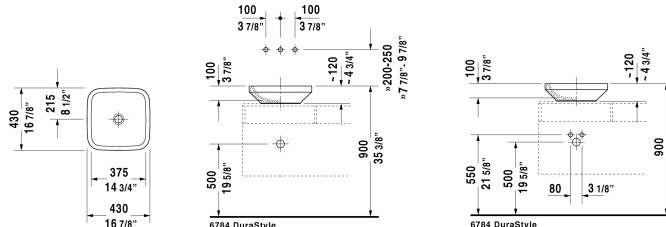

DuraStyle Washbowl # 0349430000

| < 16 7/8" Inch > |

Washbowl	Dimension	Weight	Order number
ground, without overflow, without faucet deck, hardware included, cUPC® listed*, 16 7/8" Inch			
Colors			
00 White			
Variant			
☒	16 7/8" x 16 7/8" Inch	22.7 lb	0349430000
Infobox			
* Complies with following standards: ASME A112.19.2/CSA B45.1			
Sanitary ceramics with the special WonderGliss surface finish will remain clean and attractive-looking for a long time to come. When ordering WonderGliss please add a "1" as eleventh digit to the model number.			
Suitable products			
Vanity unit wall-mounted 1 pull-out compartment, countertop including one cut-out, for 1 above-counter basin centered, 31 1/2" x 21 5/8" Inch	31 1/2" x 21 5/8" Inch		KT6694
Vanity unit wall-mounted 1 pull-out compartment, countertop including one cut-out, for 1 above-counter basin centered, 39 3/8" x 21 5/8" Inch	39 3/8" x 21 5/8" Inch		KT6695
Vanity unit wall-mounted 1 pull-out compartment, countertop including one cut-out, for 1 above-counter basin centered, 47 1/4" x 21 5/8" Inch	47 1/4" x 21 5/8" Inch		KT6696
Vanity unit wall-mounted 2 pull-out compartments, 1 countertop with one cut-out or two cut-outs, for 1 or 2 above-counter basin(s), 55 1/8" x 21 5/8" Inch	55 1/8" x 21 5/8" Inch		KT6697 B/L/R
Vanity unit wall-mounted 2 drawers, upper drawer including cut-out for siphon and siphon cover, countertop including one cut-out, for 1 above-counter basin centered, 31 1/2" x 21 5/8" Inch	31 1/2" x 21 5/8" Inch		KT6654