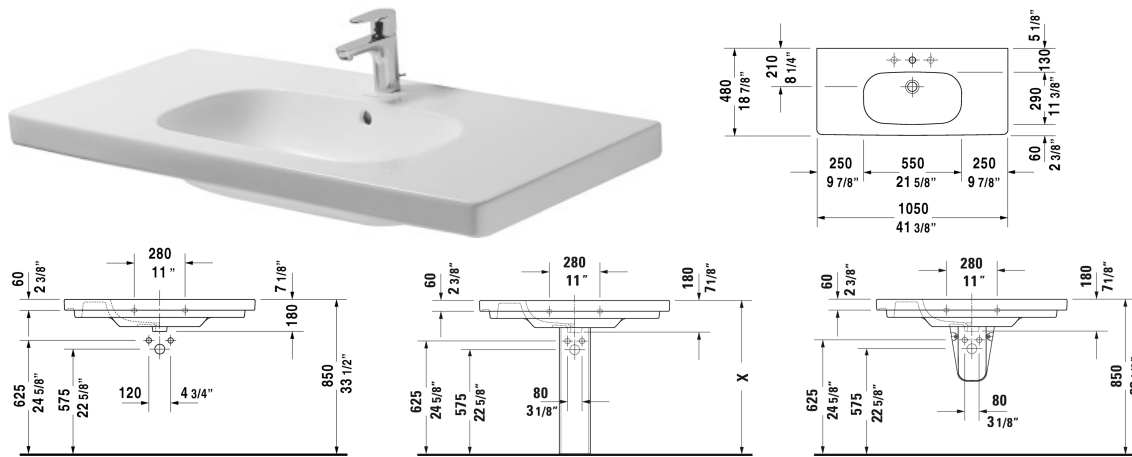

D-Code Furniture washbasin # 03421000002 / 03421000302
< 41 3/8" Inch >

Furniture washbasin	Dimension	Weight	Order number
with overflow, with faucet deck, underside fully glazed, hardware included, wall-mounted, 41 3/8" Inch			
Colors			
00 White			
Variant			
●	41 3/8" x 18 7/8" Inch	67.1 lb	03421000002
●●●	41 3/8" x 18 7/8" Inch	67.1 lb	03421000302
Infobox			
Washbasin is not ADA compliant in combination with pedestal, siphon cover or metal console			
Towel rail square tube 1/2", Chrome	39 3/4" Inch	1.3 lb	003035
Space-saving siphon	1 1/4" Inch	0.9 lb	005076
Suitable products			
Siphon cover for # 231065, 231060, 231055, 034265, 034285, 034210, 034812,			085718
Pedestal for # 231065, 231060, 231055, 034265, 034285, 034210, 034812,			086327
Vanity unit wall-mounted 1 pull-out compartment, for D-Code # 034210, 39 3/8" x 17 7/8" Inch	39 3/8" x 17 7/8" Inch		KT6668
Vanity unit wall-mounted 2 drawers, upper drawer including cut-out for siphon and siphon cover, for D-Code # 034210, 39 3/8" x 17 7/8" Inch	39 3/8" x 17 7/8" Inch		KT6648

All drawings contain the necessary measurements which are subject to standard tolerances. They are stated in inch & mm and are non-binding. Exact measurements, in particular for customized installation scenarios, can only be taken from the finished ceramic piece.