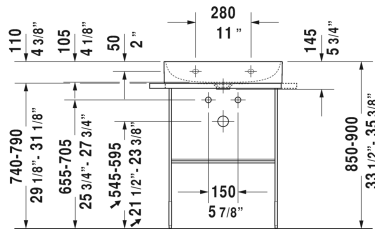

DuraSquare Metal console floorstanding ** # 003101..00

| < 26 1/8" Inch > |

Metal console floorstanding **	Dimension	Weight	Order number
height adjustable +2", hardware included, for washbasin # 235360, towel rail right or left, reversible			
Colors			
10 Chrome 46 Black			
Variant			
Chrome	26 1/8" x 17 3/4" Inch	13.2 lb	003101..00
Infobox			
** Glas inserts are not included - please order separately			
Suitable products			
Furniture washbasin without overflow, with faucet deck, ceramic covered slotted waste included, underside fully glazed, hardware included, wall-mounted, 23 5/8" x 18 1/2" Inch	23 5/8" x 18 1/2" Inch		235360
Glass inserts safety glass, for metal console # 003101, 003102, 22 1/2" x 15" Inch	22 1/2" x 15" Inch		009964

All drawings contain the necessary measurements which are subject to standard tolerances. They are stated in inch & mm and are non-binding. Exact measurements, in particular for customized installation scenarios, can only be taken from the finished ceramic piece.