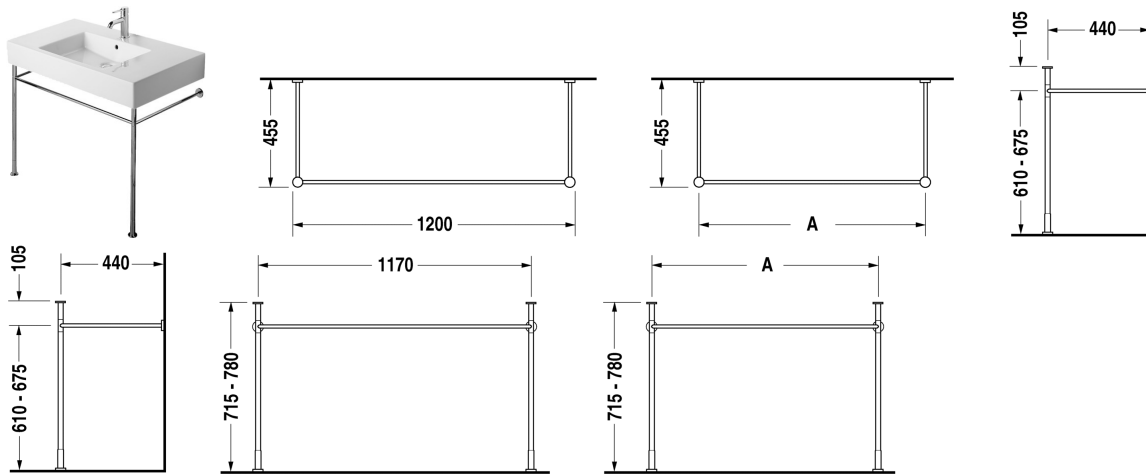

Vero Metal console # 0030731000

Metal console	Dimension	Weight	Order number
height adjustable +2", for furniture washbasin # 032912			
Colors			
10 Chrome			
Variant			
Chrome		7.5 lb	0030731000
Suitable products			
Furniture washbasin with tap platform, wall-mounted, hardware included, cUPC listed, 49 1/4" x 19 1/4" Inch	49 1/4" x 19 1/4" Inch		032912

All drawings contain the necessary measurements which are subject to standard tolerances. They are stated in inch & mm and are non-binding. Exact measurements, in particular for customized installation scenarios, can only be taken from the finished ceramic piece.