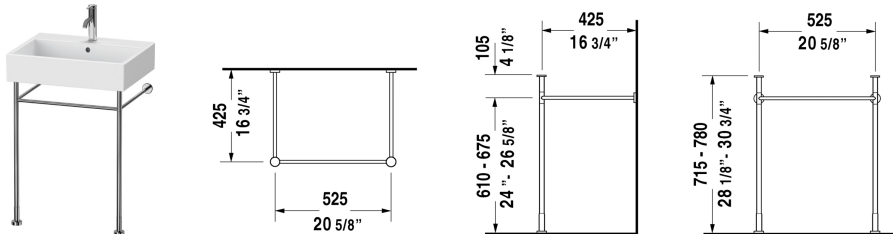

Vero Metal console # 0030631000

Metal console	Dimension	Weight	Order number
height adjustable +2", for washbasin # 045360, 045460, 235060			
Colors			
10 Chrome			
Variant			
Chrome		6.2 lb	0030631000
Suitable products			
Furniture washbasin with faucet deck, underside fully glazed, hardware included, wall-mounted, cUPC® listed*, 23 5/8" x 18 1/4" Inch	23 5/8" x 18 1/4" Inch		045460
Furniture washbasin with faucet deck, underside fully glazed, hardware included, wall-mounted, 23 5/8" x 18 1/2" Inch	23 5/8" x 18 1/2" Inch		235060

All drawings contain the necessary measurements which are subject to standard tolerances. They are stated in inch & mm and are non-binding. Exact measurements, in particular for customized installation scenarios, can only be taken from the finished ceramic piece.