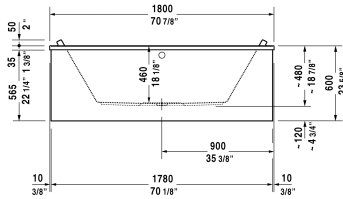

**Bathtub # 70033900000090 / 710339001001090 /
710339001461090 / 710339002001090 / 710339002461090 /
710339002501090 / 710339002521090 / 710339002531090 ...**

| < 70 7/8" Inch > |

Bathtub	Dimension	Weight	Order number
rectangle, built-in or for panel, with two backrest slopes, 1/4" sanitary acrylic			
Colors			
00 White			
Variant			
Base tub	70 7/8" x 35 3/8" Inch	71.7 lb	70033900000090
Air-System	70 7/8" x 35 3/8" Inch	71.7 lb	710339001001090
Air-System with remote	70 7/8" x 35 3/8" Inch	71.7 lb	710339001461090
Jet-System	70 7/8" x 35 3/8" Inch	71.7 lb	710339002001090
Jet-System with remote	70 7/8" x 35 3/8" Inch	71.7 lb	710339002461090
Jet-System with heater	70 7/8" x 35 3/8" Inch	71.7 lb	710339002501090
Jet-System with remote and heater	70 7/8" x 35 3/8" Inch	71.7 lb	710339002521090
Jet-System with remote, heater and ozone	70 7/8" x 35 3/8" Inch	71.7 lb	710339002531090
Combi-System	70 7/8" x 35 3/8" Inch	71.7 lb	710339003001090
Combi-System with remote	70 7/8" x 35 3/8" Inch	71.7 lb	710339003461090
Combi-System with heater	70 7/8" x 35 3/8" Inch	71.7 lb	710339003501090
Combi-System with heater and ozone	70 7/8" x 35 3/8" Inch	71.7 lb	710339003511090
Combi-System with remote and heater	70 7/8" x 35 3/8" Inch	71.7 lb	710339003521090
Combi-System with remote, heater and ozone	70 7/8" x 35 3/8" Inch	71.7 lb	710339003531090
Combi-System with light	70 7/8" x 35 3/8" Inch	71.7 lb	710339004001090
Combi-System with light and remote	70 7/8" x 35 3/8" Inch	71.7 lb	710339004461090
Combi-System with light and heater	70 7/8" x 35 3/8" Inch	71.7 lb	710339004501090
Combi-System with light, heater and ozone	70 7/8" x 35 3/8" Inch	71.7 lb	710339004511090

All drawings contain the necessary measurements which are subject to standard tolerances. They are stated in inch & mm and are non-binding. Exact measurements, in particular for customized installation scenarios, can only be taken from the finished ceramic piece.