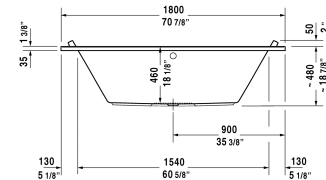

**Bathtub # 70033900000090 / 710339001001090 /
710339001461090 / 710339002001090 / 710339002461090 /
710339002501090 / 710339002521090 / 710339002531090 ...**

| < 70 7/8" Inch > |

Bathtub	Dimension	Weight	Order number
rectangle, built-in or for panel, with two backrest slopes, 1/4" sanitary acrylic			
Colors			
00 White			
Variant			
Base tub	70 7/8" x 35 3/8" Inch	71.7 lb	70033900000090
Air-System	70 7/8" x 35 3/8" Inch	71.7 lb	710339001001090
Air-System with remote	70 7/8" x 35 3/8" Inch	71.7 lb	710339001461090
Jet-System	70 7/8" x 35 3/8" Inch	71.7 lb	710339002001090
Jet-System with remote	70 7/8" x 35 3/8" Inch	71.7 lb	710339002461090
Jet-System with heater	70 7/8" x 35 3/8" Inch	71.7 lb	710339002501090
Jet-System with remote and heater	70 7/8" x 35 3/8" Inch	71.7 lb	710339002521090
Jet-System with remote, heater and ozone	70 7/8" x 35 3/8" Inch	71.7 lb	710339002531090
Combi-System	70 7/8" x 35 3/8" Inch	71.7 lb	710339003001090
Combi-System with remote	70 7/8" x 35 3/8" Inch	71.7 lb	710339003461090
Combi-System with heater	70 7/8" x 35 3/8" Inch	71.7 lb	710339003501090
Combi-System with heater and ozone	70 7/8" x 35 3/8" Inch	71.7 lb	710339003511090
Combi-System with remote and heater	70 7/8" x 35 3/8" Inch	71.7 lb	710339003521090
Combi-System with remote, heater and ozone	70 7/8" x 35 3/8" Inch	71.7 lb	710339003531090
Combi-System with light	70 7/8" x 35 3/8" Inch	71.7 lb	710339004001090
Combi-System with light and remote	70 7/8" x 35 3/8" Inch	71.7 lb	710339004461090
Combi-System with light and heater	70 7/8" x 35 3/8" Inch	71.7 lb	710339004501090
Combi-System with light, heater and ozone	70 7/8" x 35 3/8" Inch	71.7 lb	710339004511090

All drawings contain the necessary measurements which are subject to standard tolerances. They are stated in inch & mm and are non-binding. Exact measurements, in particular for customized installation scenarios, can only be taken from the finished ceramic piece.