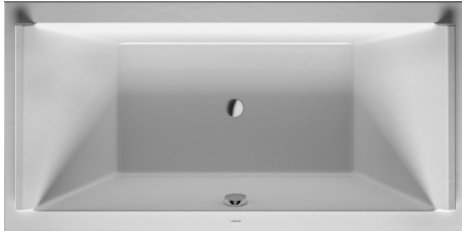

**Bathtub # 70033900000090 / 710339001001090 /
710339001461090 / 710339002001090 / 710339002461090 /
710339002501090 / 710339002521090 / 710339002531090 ...**

| < 70 7/8" Inch > |

Bathtub	Dimension	Weight	Order number
rectangle, built-in or for panel, with two backrest slopes, 1/4" sanitary acrylic			
Colors			
00 White			
Variant			
Base tub	70 7/8" x 35 3/8" Inch	71.7 lb	70033900000090
Air-System	70 7/8" x 35 3/8" Inch	71.7 lb	710339001001090
Air-System with remote	70 7/8" x 35 3/8" Inch	71.7 lb	710339001461090
Jet-System	70 7/8" x 35 3/8" Inch	71.7 lb	710339002001090
Jet-System with remote	70 7/8" x 35 3/8" Inch	71.7 lb	710339002461090
Jet-System with heater	70 7/8" x 35 3/8" Inch	71.7 lb	710339002501090
Jet-System with remote and heater	70 7/8" x 35 3/8" Inch	71.7 lb	710339002521090
Jet-System with remote, heater and ozone	70 7/8" x 35 3/8" Inch	71.7 lb	710339002531090
Combi-System	70 7/8" x 35 3/8" Inch	71.7 lb	710339003001090
Combi-System with remote	70 7/8" x 35 3/8" Inch	71.7 lb	710339003461090
Combi-System with heater	70 7/8" x 35 3/8" Inch	71.7 lb	710339003501090
Combi-System with heater and ozone	70 7/8" x 35 3/8" Inch	71.7 lb	710339003511090
Combi-System with remote and heater	70 7/8" x 35 3/8" Inch	71.7 lb	710339003521090
Combi-System with remote, heater and ozone	70 7/8" x 35 3/8" Inch	71.7 lb	710339003531090
Combi-System with light	70 7/8" x 35 3/8" Inch	71.7 lb	710339004001090
Combi-System with light and remote	70 7/8" x 35 3/8" Inch	71.7 lb	710339004461090
Combi-System with light and heater	70 7/8" x 35 3/8" Inch	71.7 lb	710339004501090
Combi-System with light, heater and ozone	70 7/8" x 35 3/8" Inch	71.7 lb	710339004511090