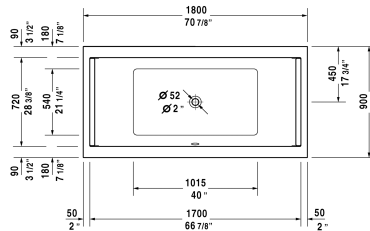

**Bathtub # 70033900000090 / 710339001001090 /
710339001461090 / 710339002001090 / 710339002461090 /
710339002501090 / 710339002521090 / 710339002531090 ...**

| < 70 7/8" Inch > |

Bathtub	Dimension	Weight	Order number
rectangle, built-in or for panel, with two backrest slopes, 1/4" sanitary acrylic			
Colors			
00 White			
Variant			
Base tub	70 7/8" x 35 3/8" Inch	71.7 lb	70033900000090
Air-System	70 7/8" x 35 3/8" Inch	71.7 lb	710339001001090
Air-System with remote	70 7/8" x 35 3/8" Inch	71.7 lb	710339001461090
Jet-System	70 7/8" x 35 3/8" Inch	71.7 lb	710339002001090
Jet-System with remote	70 7/8" x 35 3/8" Inch	71.7 lb	710339002461090
Jet-System with heater	70 7/8" x 35 3/8" Inch	71.7 lb	710339002501090
Jet-System with remote and heater	70 7/8" x 35 3/8" Inch	71.7 lb	710339002521090
Jet-System with remote, heater and ozone	70 7/8" x 35 3/8" Inch	71.7 lb	710339002531090
Combi-System	70 7/8" x 35 3/8" Inch	71.7 lb	710339003001090
Combi-System with remote	70 7/8" x 35 3/8" Inch	71.7 lb	710339003461090
Combi-System with heater	70 7/8" x 35 3/8" Inch	71.7 lb	710339003501090
Combi-System with heater and ozone	70 7/8" x 35 3/8" Inch	71.7 lb	710339003511090
Combi-System with remote and heater	70 7/8" x 35 3/8" Inch	71.7 lb	710339003521090
Combi-System with remote, heater and ozone	70 7/8" x 35 3/8" Inch	71.7 lb	710339003531090
Combi-System with light	70 7/8" x 35 3/8" Inch	71.7 lb	710339004001090
Combi-System with light and remote	70 7/8" x 35 3/8" Inch	71.7 lb	710339004461090
Combi-System with light and heater	70 7/8" x 35 3/8" Inch	71.7 lb	710339004501090
Combi-System with light, heater and ozone	70 7/8" x 35 3/8" Inch	71.7 lb	710339004511090

All drawings contain the necessary measurements which are subject to standard tolerances. They are stated in inch & mm and are non-binding. Exact measurements, in particular for customized installation scenarios, can only be taken from the finished ceramic piece.