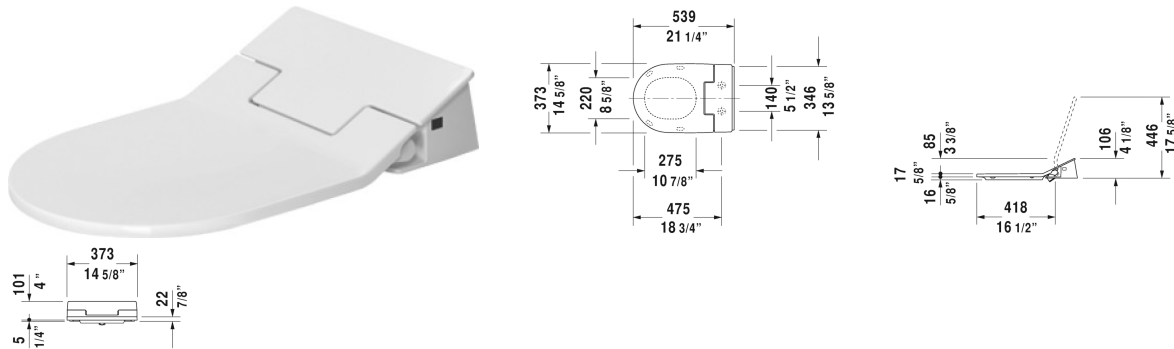

SensoWash® Slim SensoWash Slim shower-toilet seat #
611000001001300 / 611000002102300

< 14 3/4" Inch >

SensoWash Slim shower-toilet seat	Dimension	Weight	Order number
with concealed connections, remote control included, Locking function via remote control, rear-, front and oscillating wash, self-cleaning wand, with slow close, night light, Seat and lid easy removable one-handed, Automatic drainage in periods of prolonged disuse, on / off-button, CIAPMO®ELECTRICAL			
Colors			
00 White			
Variant			
AC 100 - 120V 50 - 60Hz, Individual adjustment of water temperature as well as spray wand position and water spray intensity	14 3/4" x 21 1/4" Inch	12.1 lb	611000001001300
AC 220 - 240V 50Hz, individual adjustment of water- and seat surface temperature as well as nozzle position and jet strength	14 3/4" x 21 1/4" Inch	12.1 lb	611000002102300
Infobox			
Install a water water softener with water hardness ≥ 2.4 mmol/l ($\geq 14^\circ$ dH or 24° fH).			
Suitable products			
Toilet wall-mounted washdown model, only in combination with SensoWash, connecting elements for SensoWash with concealed connections included, Durafix included, 14 5/8" x 24 3/8" Inch	14 5/8" x 24 3/8" Inch		254459
Toilet wall-mounted washdown model, cUPC listed, only in combination with SensoWash, connecting elements for SensoWash with concealed connections included, Durafix included, 14 5/8" x 24 3/8" Inch	14 5/8" x 24 3/8" Inch		222659