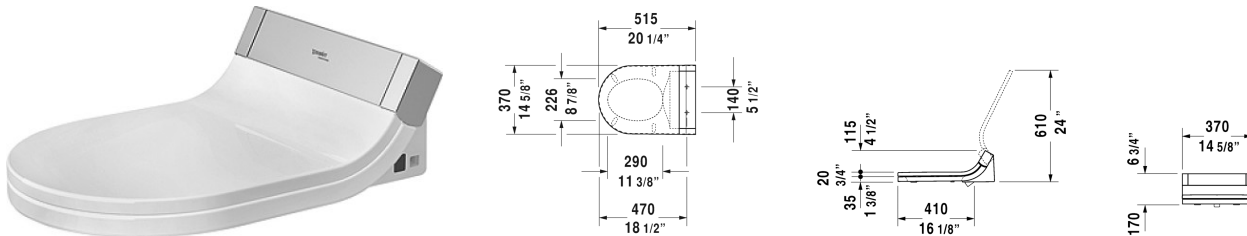

**SensoWash Starck C shower-toilet seat # 610001001001300**

| &lt; 14 5/8" Inch &gt; |

SensoWash Starck C shower-toilet seat	Dimension	Weight	Order number
with concealed connections, ciAPMO®ELECTRICAL, remote control included, power actuated lid and seat, rear-, front and oscillating wash, individual adjustment of water-, air- and seat surface temperature as well as nozzle position and jet strength, self-cleaning wand, 2 individually programmable user profiles, night light, Quick release: easy seat unit removal and attachment, on / off-button			
<b>Colors</b>			
00 White			
<b>Variant</b>			
	14 5/8" x 20 1/4" Inch	14.1 lb	610001001001300
One-Piece toilet US-version toilet, only in combination with SensoWash, syphonic, 12" rough-in, with Single Flush piston valve, top flush, connecting elements for SensoWash with concealed connections included, vertical outlet, cUPC listed, 1.28 gpf	14 3/4" x 28 1/8" Inch	125.7 lb	213351
Two-Piece toilet (without cistern), US-version toilet, only in combination with SensoWash, syphonic, 12" rough-in, connecting elements for SensoWash with concealed connections included, vertical outlet, cUPC listed, 1.28 gpf	14 5/8" x 27 1/2" Inch	78.3 lb	212651
One-Piece toilet US-version toilet, only in combination with SensoWash, syphonic, 12" rough-in, with Single Flush piston valve, top flush, connecting elements for SensoWash with concealed connections included, vertical outlet, cUPC listed, 1.28 gpf	15 3/4" x 28 1/8" Inch	106.5 lb	212351
Toilet close-coupled cUPC listed, washdown model, only in combination with SensoWash, (without cistern), Outlet for Vario connector set, for horizontal and vertical outlet, length adjustable from 2 3/4" - 7 7/8", and vario connecting bend, vertical outlet from 7 7/8" - 9 1/2", connecting elements for SensoWash with concealed connections included, fixings included	14 3/4" x 28 3/8" Inch	86 lb	212959
Toilet wall-mounted cUPC listed, washdown model, only in combination with SensoWash, connecting elements for SensoWash with concealed connections included, Durafix included	14 1/8" x 24 3/8" Inch	63.9 lb	253359