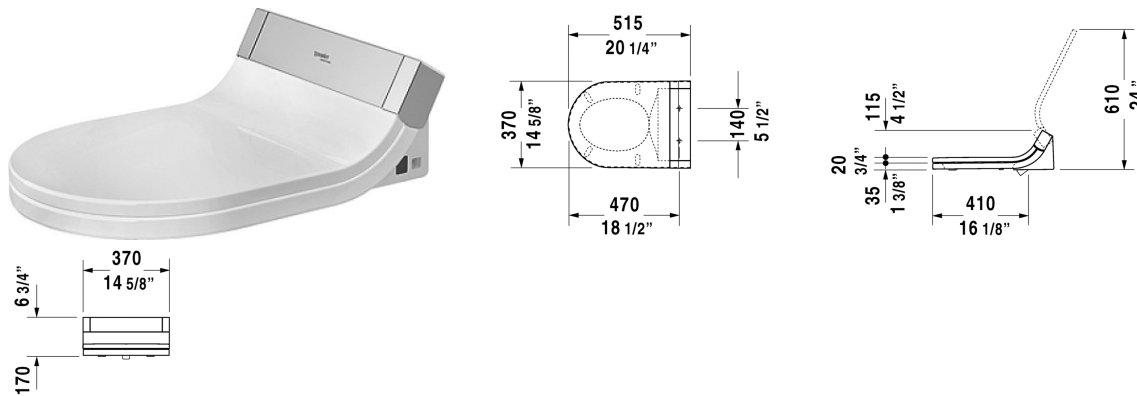

SensoWash Starck C shower-toilet seat # 610001..10

| < 14 5/8" Inch > |

SensoWash Starck C shower-toilet seat	Dimension	Weight	Order number
ciAPMO®ELECTRICAL, with concealed connections, remote control included, power actuated lid and seat, rear-, front and oscillating wash, individual adjustment of water-, air- and seat surface temperature as well as nozzle position and jet strength, self-cleaning wand, 2 individually programmable user profiles, night light, Quick release: easy seat unit removal and attachment, on / off-button			
Colors			
00 White			
Variant			
	14 5/8" x 20 1/4" Inch	14.1 lb	610001..10
One-Piece toilet US-version toilet, only in combination with SensoWash, syphonic, 12" rough-in, with Single Flush piston valve, top flush, connecting elements for SensoWash C with concealed connections included, vertical outlet, cUPC listed, 1.28 gpf	14 3/4" x 28 1/8" Inch	125.7 lb	213351
Two-Piece toilet (without cistern), US-version toilet, only in combination with SensoWash, syphonic, 12" rough-in, connecting elements for SensoWash C with concealed connections included, vertical outlet, cUPC listed, 1.28 gpf	14 5/8" x 27 1/2" Inch	78.3 lb	212651
One-Piece toilet US-version toilet, only in combination with SensoWash, syphonic, 12" rough-in, with Single Flush piston valve, top flush, connecting elements for SensoWash C with concealed connections included, vertical outlet, cUPC listed, 1.28 gpf	15 3/4" x 28 1/8" Inch	106.5 lb	212351
Toilet wall-mounted washdown model, only in combination with SensoWash, connecting elements for SensoWash C with concealed connections included, Durafix included	14 5/8" x 24 3/8" Inch	60.4 lb	254459