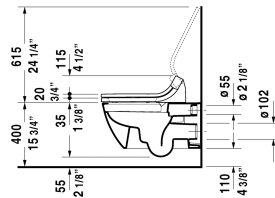

Happy D.2 Toilet wall-mounted Duravit Rimless® # 255059..92

< 14 3/8" Inch >

Toilet wall-mounted Duravit Rimless®	Dimension	Weight	Order number
rimless, cUPC listed, washdown model, only in combination with SensoWash, connecting elements for SensoWash with concealed connections included, Durafix included			
Colors			
00 White 20 HygieneGlaze (an antibacterial ceramic glaze that provides almost indefinite effectiveness)			
Variant			
♣ 1.6/0.8 gpf	14 3/8" x 24 3/8" Inch	62.2 lb	255059..92
Infobox			
Durafix for concealed fixation is included			
Sanitary ceramics with the special WonderGliss surface finish will remain clean and attractive-looking for a long time to come. When ordering WonderGliss please add a "1" as eleventh digit to the model number.			
Hardware for wall-mounted bidet and wall-mounted toilet	Ø 1/2" x 7 1/8" Inch	0.4 lb	006500
Noise reduction gasket for wall-mounted toilet		0.7 lb	005064

All drawings contain the necessary measurements which are subject to standard tolerances. They are stated in inch & mm and are non-binding. Exact measurements, in particular for customized installation scenarios, can only be taken from the finished ceramic piece.