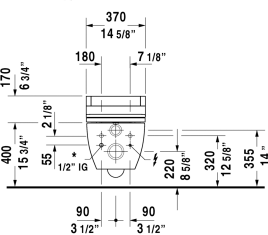

Happy D.2 Toilet wall-mounted Duravit Rimless® # 255059..92

< 14 3/8" Inch >

Toilet wall-mounted Duravit Rimless®	Dimension	Weight	Order number
rimless, cUPC listed, washdown model, only in combination with SensoWash, connecting elements for SensoWash with concealed connections included, Durafix included			
Colors			
00 White 20 HygieneGlaze (an antibacterial ceramic glaze that provides almost indefinite effectiveness)			
Variant			
♣ 1.6/0.8 gpf	14 3/8" x 24 3/8" Inch	62.2 lb	255059..92
Infobox			
Durafix for concealed fixation is included			
Sanitary ceramics with the special WonderGliss surface finish will remain clean and attractive-looking for a long time to come. When ordering WonderGliss please add a "1" as eleventh digit to the model number.			
Hardware for wall-mounted bidet and wall-mounted toilet	Ø 1/2" x 7 1/8" Inch	0.4 lb	006500
Noise reduction gasket for wall-mounted toilet		0.7 lb	005064

All drawings contain the necessary measurements which are subject to standard tolerances. They are stated in inch & mm and are non-binding. Exact measurements, in particular for customized installation scenarios, can only be taken from the finished ceramic piece.