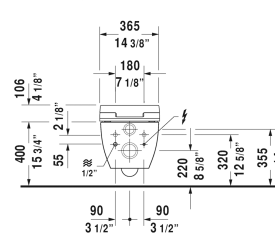

Happy D.2 Toilet wall-mounted Duravit Rimless® # 255059..92

< 14 3/8" Inch >

Toilet wall-mounted Duravit Rimless®	Dimension	Weight	Order number
rimless, cUPC listed, washdown model, only in combination with SensoWash, connecting elements for SensoWash with concealed connections included, Durafix included			
Colors			
00 White 20 HygieneGlaze (an antibacterial ceramic glaze that provides almost indefinite effectiveness)			
Variant			
♣ 1.6/0.8 gpf	14 3/8" x 24 3/8" Inch	62.2 lb	255059..92
Infobox			
Durafix for concealed fixation is included			
Sanitary ceramics with the special WonderGliss surface finish will remain clean and attractive-looking for a long time to come. When ordering WonderGliss please add a "1" as eleventh digit to the model number.			
Hardware for wall-mounted bidet and wall-mounted toilet	Ø 1/2" x 7 1/8" Inch	0.4 lb	006500
Noise reduction gasket for wall-mounted toilet		0.7 lb	005064

All drawings contain the necessary measurements which are subject to standard tolerances. They are stated in inch & mm and are non-binding. Exact measurements, in particular for customized installation scenarios, can only be taken from the finished ceramic piece.