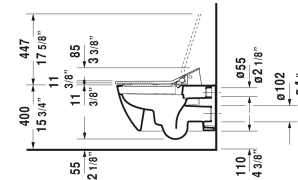

Happy D.2 Toilet wall-mounted Duravit Rimless® # 255059..92

< 14 3/8" Inch >

Toilet wall-mounted Duravit Rimless®	Dimension	Weight	Order number
rimless, cUPC listed, washdown model, only in combination with SensoWash, connecting elements for SensoWash with concealed connections included, Durafix included			
Colors			
00 White 20 HygieneGlaze (an antibacterial ceramic glaze that provides almost indefinite effectiveness)			
Variant			
♣ 1.6/0.8 gpf	14 3/8" x 24 3/8" Inch	62.2 lb	255059..92
Infobox			
Durafix for concealed fixation is included			
Sanitary ceramics with the special WonderGliss surface finish will remain clean and attractive-looking for a long time to come. When ordering WonderGliss please add a "1" as eleventh digit to the model number.			
Hardware for wall-mounted bidet and wall-mounted toilet	Ø 1/2" x 7 1/8" Inch	0.4 lb	006500
Noise reduction gasket for wall-mounted toilet		0.7 lb	005064

All drawings contain the necessary measurements which are subject to standard tolerances. They are stated in inch & mm and are non-binding. Exact measurements, in particular for customized installation scenarios, can only be taken from the finished ceramic piece.