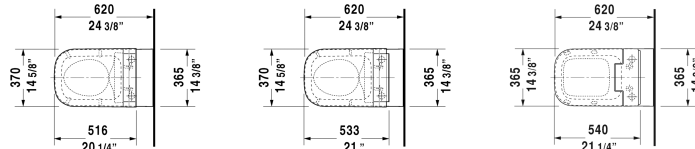

Happy D.2 Toilet wall-mounted Duravit Rimless® # 255059..92

< 14 3/8" Inch >

Toilet wall-mounted Duravit Rimless®	Dimension	Weight	Order number
rimless, cUPC listed, washdown model, only in combination with SensoWash, connecting elements for SensoWash with concealed connections included, Durafix included			
Colors			
00 White 20 HygieneGlaze (an antibacterial ceramic glaze that provides almost indefinite effectiveness)			
Variant			
♣ 1.6/0.8 gpf	14 3/8" x 24 3/8" Inch	62.2 lb	255059..92
Infobox			
Durafix for concealed fixation is included			
Sanitary ceramics with the special WonderGliss surface finish will remain clean and attractive-looking for a long time to come. When ordering WonderGliss please add a "1" as eleventh digit to the model number.			
Hardware for wall-mounted bidet and wall-mounted toilet	Ø 1/2" x 7 1/8" Inch	0.4 lb	006500
Noise reduction gasket for wall-mounted toilet		0.7 lb	005064

All drawings contain the necessary measurements which are subject to standard tolerances. They are stated in inch & mm and are non-binding. Exact measurements, in particular for customized installation scenarios, can only be taken from the finished ceramic piece.