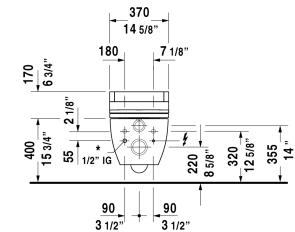

Happy D.2 Toilet wall-mounted Duravit Rimless® # 255059..92

< 14 3/8" Inch >

Toilet wall-mounted Duravit Rimless®	Dimension	Weight	Order number
rimless, cUPC listed, washdown model, only in combination with SensoWash, connecting elements for SensoWash with concealed connections included, Durafix included			
Colors			
00 White 20 HygieneGlaze (an antibacterial ceramic glaze that provides almost indefinite effectiveness)			
Variant			
♣ 1.6/0.8 gpf	14 3/8" x 24 3/8" Inch	62.2 lb	255059..92
Infobox			
Durafix for concealed fixation is included			
Sanitary ceramics with the special WonderGliss surface finish will remain clean and attractive-looking for a long time to come. When ordering WonderGliss please add a "1" as eleventh digit to the model number.			
Hardware for wall-mounted bidet and wall-mounted toilet	Ø 1/2" x 7 1/8" Inch	0.4 lb	006500
Noise reduction gasket for wall-mounted toilet		0.7 lb	005064

All drawings contain the necessary measurements which are subject to standard tolerances. They are stated in inch & mm and are non-binding. Exact measurements, in particular for customized installation scenarios, can only be taken from the finished ceramic piece.