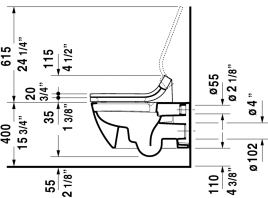

Happy D.2 Toilet wall-mounted Duravit Rimless® # 255059..92

< 14 3/8" Inch >

Toilet wall-mounted Duravit Rimless®	Dimension	Weight	Order number
rimless, cUPC listed, washdown model, only in combination with SensoWash, connecting elements for SensoWash with concealed connections included, Durafix included			
Colors			
00 White 20 HygieneGlaze (an antibacterial ceramic glaze that provides almost indefinite effectiveness)			
Variant			
♣ 1.6/0.8 gpf	14 3/8" x 24 3/8" Inch	62.2 lb	255059..92
Infobox			
Durafix for concealed fixation is included			
Sanitary ceramics with the special WonderGliss surface finish will remain clean and attractive-looking for a long time to come. When ordering WonderGliss please add a "1" as eleventh digit to the model number.			
Hardware for wall-mounted bidet and wall-mounted toilet	Ø 1/2" x 7 1/8" Inch	0.4 lb	006500
Noise reduction gasket for wall-mounted toilet		0.7 lb	005064