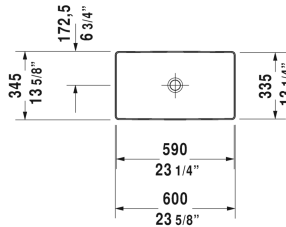

DuraSquare Washbowl  # 2355600000
< 23 5/8" Inch >

Washbowl	Dimension	Weight	Order number
ground, without overflow, without faucet deck, ceramic covered slotted waste included, hardware included, 23 5/8" Inch			
Colors			
00 White			
Variant			
	23 5/8" x 13 5/8" Inch	26 lb	2355600000
Infobox			
Made of DuraCeram			
Sanitary ceramics with the special WonderGliss surface finish will remain clean and attractive-looking for a long time to come. When ordering WonderGliss please add a "1" as eleventh digit to the model number.			
Design Siphon		3.3 lb	005036
Suitable products			
Vanity unit wall-mounted 1 pull-out compartment, countertop including one cut-out, for 1 above-counter basin central, 31 1/2" x 21 5/8" Inch	31 1/2" x 21 5/8" Inch		KT6694
Vanity unit wall-mounted 1 pull-out compartment, countertop including one cut-out, for 1 above-counter basin central, 39 3/8" x 21 5/8" Inch	39 3/8" x 21 5/8" Inch		KT6695
Vanity unit wall-mounted 1 pull-out compartment, countertop including one cut-out, for 1 above-counter basin central, 47 1/4" x 21 5/8" Inch	47 1/4" x 21 5/8" Inch		KT6696
Vanity unit wall-mounted 2 pull-out compartments, 1 countertop with one cut-out or two cut-outs, for 1 or 2 above-counter basins, 55 1/8" x 21 5/8" Inch	55 1/8" x 21 5/8" Inch		KT6697 B/L/R