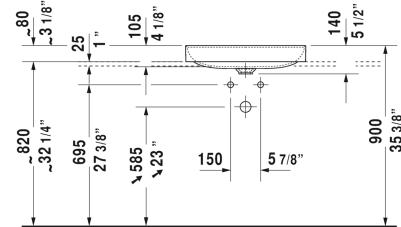

DuraSquare Washbowl  # 2355600000
< 23 5/8" Inch >

Washbowl	Dimension	Weight	Order number
ground, without overflow, without faucet deck, ceramic covered slotted waste included, hardware included, 23 5/8" Inch			
Colors			
00 White			
Variant			
	23 5/8" x 13 5/8" Inch	26 lb	2355600000
Infobox			
Made of DuraCeram			
Sanitary ceramics with the special WonderGliss surface finish will remain clean and attractive-looking for a long time to come. When ordering WonderGliss please add a "1" as eleventh digit to the model number.			
Design Siphon		3.3 lb	005036
Suitable products			
Vanity unit wall-mounted 1 pull-out compartment, countertop including one cut-out, for 1 above-counter basin central, 31 1/2" x 21 5/8" Inch	31 1/2" x 21 5/8" Inch		KT6694
Vanity unit wall-mounted 1 pull-out compartment, countertop including one cut-out, for 1 above-counter basin central, 39 3/8" x 21 5/8" Inch	39 3/8" x 21 5/8" Inch		KT6695
Vanity unit wall-mounted 1 pull-out compartment, countertop including one cut-out, for 1 above-counter basin central, 47 1/4" x 21 5/8" Inch	47 1/4" x 21 5/8" Inch		KT6696
Vanity unit wall-mounted 2 pull-out compartments, 1 countertop with one cut-out or two cut-outs, for 1 or 2 above-counter basins, 55 1/8" x 21 5/8" Inch	55 1/8" x 21 5/8" Inch		KT6697 B/L/R