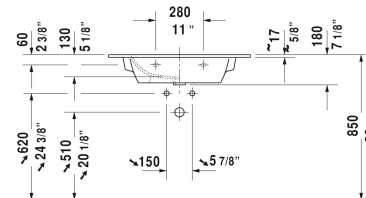

ME by Starck Furniture washbasin ♂ # 2336830000 /  
2336830030 / 2336830060

< 32 5/8" Inch >

Furniture washbasin	Dimension	Weight	Order number
with overflow, with faucet deck, hardware included, wall-mounted, cUPC® listed*, 32 5/8" Inch			
<b>Colors</b>			
00 White			
<b>Variant</b>			
●	32 5/8" x 19 1/4" Inch	46.7 lb	2336830000
● ● ●	32 5/8" x 19 1/4" Inch	46.7 lb	2336830030
⊗	32 5/8" x 19 1/4" Inch	46.7 lb	2336830060
<b>Infobox</b>			
* Complies with following standards: ASME A112.19.2/CSA B45.1, Washbasin is not ADA compliant in combination with pedestal, siphon cover or metal console			
Sanitary ceramics with the special WonderGliss surface finish will remain clean and attractive-looking for a long time to come. When ordering WonderGliss please add a "1" as eleventh digit to the model number.			
Space-saving siphon	1 1/4" Inch	0.9 lb	005076
<b>Suitable products</b>			
Vanity unit wall-mounted 1 pull-out compartment, for ME by Starck # 233683, 234583, 234683, 32 1/4" x 19" Inch	32 1/4" x 19" Inch		LC6141
Vanity unit wall-mounted 2 drawers, upper drawer including cut-out for siphon and siphon cover, for ME by Starck # 233683, 32 1/4" x 18 7/8" Inch	32 1/4" x 18 7/8" Inch		LC6241

*All drawings contain the necessary measurements which are subject to standard tolerances. They are stated in inch & mm and are non-binding. Exact measurements, in particular for customized installation scenarios, can only be taken from the finished ceramic piece.*