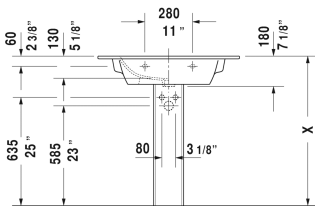

ME by Starck Furniture washbasin ♂ # 2336830000 /  
2336830030 / 2336830060

< 32 5/8" Inch >

Furniture washbasin	Dimension	Weight	Order number
with overflow, with faucet deck, hardware included, wall-mounted, cUPC® listed*, 32 5/8" Inch			
<b>Colors</b>			
00 White			
<b>Variant</b>			
●	32 5/8" x 19 1/4" Inch	46.7 lb	2336830000
● ● ●	32 5/8" x 19 1/4" Inch	46.7 lb	2336830030
⊗	32 5/8" x 19 1/4" Inch	46.7 lb	2336830060
<b>Infobox</b>			
* Complies with following standards: ASME A112.19.2/CSA B45.1, Washbasin is not ADA compliant in combination with pedestal, siphon cover or metal console			
Sanitary ceramics with the special WonderGliss surface finish will remain clean and attractive-looking for a long time to come. When ordering WonderGliss please add a "1" as eleventh digit to the model number.			
Space-saving siphon	1 1/4" Inch	0.9 lb	005076
<b>Suitable products</b>			
Vanity unit wall-mounted 1 pull-out compartment, for ME by Starck # 233683, 234583, 234683, 32 1/4" x 19" Inch	32 1/4" x 19" Inch		LC6141
Vanity unit wall-mounted 2 drawers, upper drawer including cut-out for siphon and siphon cover, for ME by Starck # 233683, 32 1/4" x 18 7/8" Inch	32 1/4" x 18 7/8" Inch		LC6241

*All drawings contain the necessary measurements which are subject to standard tolerances. They are stated in inch & mm and are non-binding. Exact measurements, in particular for customized installation scenarios, can only be taken from the finished ceramic piece.*