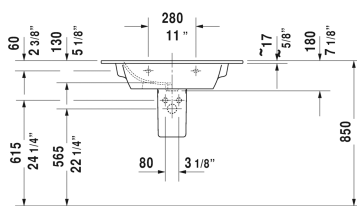

ME by Starck Furniture washbasin ♂ # 2336830000 /  
2336830030 / 2336830060

< 32 5/8" Inch >

Furniture washbasin	Dimension	Weight	Order number
with overflow, with faucet deck, hardware included, wall-mounted, cUPC® listed*, 32 5/8" Inch			
<b>Colors</b>			
00 White			
<b>Variant</b>			
●	32 5/8" x 19 1/4" Inch	46.7 lb	2336830000
● ● ●	32 5/8" x 19 1/4" Inch	46.7 lb	2336830030
⊗	32 5/8" x 19 1/4" Inch	46.7 lb	2336830060
<b>Infobox</b>			
* Complies with following standards: ASME A112.19.2/CSA B45.1, Washbasin is not ADA compliant in combination with pedestal, siphon cover or metal console			
Sanitary ceramics with the special WonderGliss surface finish will remain clean and attractive-looking for a long time to come. When ordering WonderGliss please add a "1" as eleventh digit to the model number.			
Space-saving siphon	1 1/4" Inch	0.9 lb	005076
<b>Suitable products</b>			
Vanity unit wall-mounted 1 pull-out compartment, for ME by Starck # 233683, 234583, 234683, 32 1/4" x 19" Inch	32 1/4" x 19" Inch		LC6141
Vanity unit wall-mounted 2 drawers, upper drawer including cut-out for siphon and siphon cover, for ME by Starck # 233683, 32 1/4" x 18 7/8" Inch	32 1/4" x 18 7/8" Inch		LC6241

*All drawings contain the necessary measurements which are subject to standard tolerances. They are stated in inch & mm and are non-binding. Exact measurements, in particular for customized installation scenarios, can only be taken from the finished ceramic piece.*