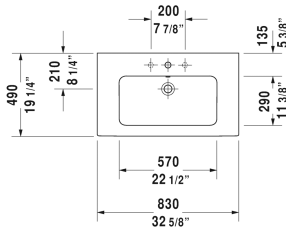

ME by Starck Furniture washbasin ♂ # 2336830000 /  
2336830030 / 2336830060

< 32 5/8" Inch >

Furniture washbasin	Dimension	Weight	Order number
with overflow, with faucet deck, hardware included, wall-mounted, cUPC® listed*, 32 5/8" Inch			
<b>Colors</b>			
00 White			
<b>Variant</b>			
●	32 5/8" x 19 1/4" Inch	46.7 lb	2336830000
● ● ●	32 5/8" x 19 1/4" Inch	46.7 lb	2336830030
⊗	32 5/8" x 19 1/4" Inch	46.7 lb	2336830060
<b>Infobox</b>			
* Complies with following standards: ASME A112.19.2/CSA B45.1, Washbasin is not ADA compliant in combination with pedestal, siphon cover or metal console			
Sanitary ceramics with the special WonderGliss surface finish will remain clean and attractive-looking for a long time to come. When ordering WonderGliss please add a "1" as eleventh digit to the model number.			
Space-saving siphon	1 1/4" Inch	0.9 lb	005076
<b>Suitable products</b>			
Vanity unit wall-mounted 1 pull-out compartment, for ME by Starck # 233683, 234583, 234683, 32 1/4" x 19" Inch	32 1/4" x 19" Inch		LC6141
Vanity unit wall-mounted 2 drawers, upper drawer including cut-out for siphon and siphon cover, for ME by Starck # 233683, 32 1/4" x 18 7/8" Inch	32 1/4" x 18 7/8" Inch		LC6241

*All drawings contain the necessary measurements which are subject to standard tolerances. They are stated in inch & mm and are non-binding. Exact measurements, in particular for customized installation scenarios, can only be taken from the finished ceramic piece.*