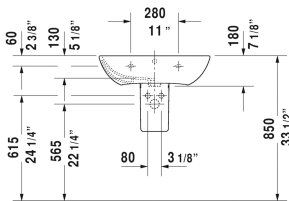

ME by Starck Washbasin ⚡ # 2335650000 / 2335650030

| < 25 5/8" Inch > |

Washbasin	Dimension	Weight	Order number
with overflow, with faucet deck, hardware included, wall-mounted, 25 5/8" Inch			
Colors			
00 White			
Variant			
p	25 5/8" x 19 1/4" Inch	42.8 lb	2335650000
p p p	25 5/8" x 19 1/4" Inch	42.8 lb	2335650030
Infobox			
Washbasin is not ADA compliant in combination with pedestal, siphon cover or metal console			
Sanitary ceramics with the special WonderGliss surface finish will remain clean and attractive-looking for a long time to come. When ordering WonderGliss please add a "1" as eleventh digit to the model number.			
Suitable products			
Pedestal for # 233565, 233560, 233555, 233613, 233612, 233610, 233683, 233663, 6 7/8" x 8 1/4" Inch	6 7/8" x 8 1/4" Inch		085839
Siphon cover for # 233565, 233560, 233555, 233613, 233612, 233610, 233683, 233663, 6 3/4" x 11 3/4" Inch	6 3/4" x 11 3/4" Inch		085840

All drawings contain the necessary measurements which are subject to standard tolerances. They are stated in inch & mm and are non-binding. Exact measurements, in particular for customized installation scenarios, can only be taken from the finished ceramic piece.