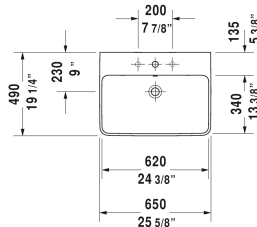

ME by Starck Washbasin ⚡ # 2335650000 / 2335650030

| < 25 5/8" Inch > |

Washbasin	Dimension	Weight	Order number
with overflow, with faucet deck, hardware included, wall-mounted, 25 5/8" Inch			
Colors			
00 White			
Variant			
p	25 5/8" x 19 1/4" Inch	42.8 lb	2335650000
p p p	25 5/8" x 19 1/4" Inch	42.8 lb	2335650030
Infobox			
Washbasin is not ADA compliant in combination with pedestal, siphon cover or metal console			
Sanitary ceramics with the special WonderGliss surface finish will remain clean and attractive-looking for a long time to come. When ordering WonderGliss please add a "1" as eleventh digit to the model number.			
Suitable products			
Pedestal for # 233565, 233560, 233555, 233613, 233612, 233610, 233683, 233663, 6 7/8" x 8 1/4" Inch	6 7/8" x 8 1/4" Inch		085839
Siphon cover for # 233565, 233560, 233555, 233613, 233612, 233610, 233683, 233663, 6 3/4" x 11 3/4" Inch	6 3/4" x 11 3/4" Inch		085840

All drawings contain the necessary measurements which are subject to standard tolerances. They are stated in inch & mm and are non-binding. Exact measurements, in particular for customized installation scenarios, can only be taken from the finished ceramic piece.