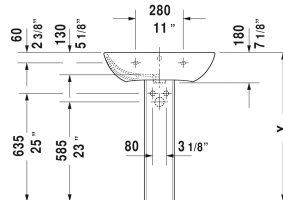

ME by Starck Washbasin ⚡ # 2335650000 / 2335650030

| < 25 5/8" Inch > |

Washbasin	Dimension	Weight	Order number
with overflow, with faucet deck, hardware included, wall-mounted, 25 5/8" Inch			
Colors			
00 White			
Variant			
p	25 5/8" x 19 1/4" Inch	42.8 lb	2335650000
p p p	25 5/8" x 19 1/4" Inch	42.8 lb	2335650030
Infobox			
Washbasin is not ADA compliant in combination with pedestal, siphon cover or metal console			
Sanitary ceramics with the special WonderGliss surface finish will remain clean and attractive-looking for a long time to come. When ordering WonderGliss please add a "1" as eleventh digit to the model number.			
Suitable products			
Pedestal for # 233565, 233560, 233555, 233613, 233612, 233610, 233683, 233663, 6 7/8" x 8 1/4" Inch	6 7/8" x 8 1/4" Inch		085839
Siphon cover for # 233565, 233560, 233555, 233613, 233612, 233610, 233683, 233663, 6 3/4" x 11 3/4" Inch	6 3/4" x 11 3/4" Inch		085840

All drawings contain the necessary measurements which are subject to standard tolerances. They are stated in inch & mm and are non-binding. Exact measurements, in particular for customized installation scenarios, can only be taken from the finished ceramic piece.