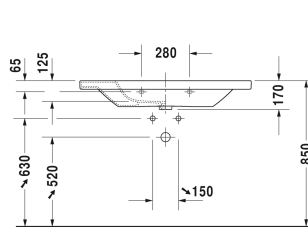

**DuraStyle Furniture washbasin # 2320100000 / 2320100030 / 2320100060**

| < 39 3/8" Inch > |

6482 DuraStyle

Furniture washbasin	Dimension	Weight	Order number
with tap platform, hardware included, wall-mounted, 39 3/8" Inch			
<b>Colors</b>			
00 White			
<b>Variant</b>			
● with overflow	39 3/8" x 18 7/8" Inch	62.2 lb	2320100000
●●● with overflow	39 3/8" x 18 7/8" Inch	62.2 lb	2320100030
☒ with overflow	39 3/8" x 18 7/8" Inch	62.2 lb	2320100060
Sanitary ceramics with the special WonderGliss surface finish will remain clean and attractive-looking for a long time to come. When ordering WonderGliss please add a "1" as eleventh digit to the model number.			
Siphon for washbasin with outlet pipe 11 3/4"	1 1/4" Inch	1.3 lb	005026
<b>Suitable products</b>			
Siphon cover for # 231955, 231960, 231965, 232012, 232010, 232080, 232065, 232610, 232680, 232510, 232580, 233813,			085830
Pedestal for # 231955, 231960, 231965, 232012, 232010, 232080, 232065, 232610, 232680, 232510, 232580, 233813,			085829
Washbasin trim for DuraStyle # 232010, 36 5/8" x 17 5/8" Inch	36 5/8" x 17 5/8" Inch		DS6082
Shelf wall-mounted including console support # UV 9926, for DuraStyle # 232010, 36 5/8" x 17 5/8" Inch	36 5/8" x 17 5/8" Inch		DS6182

*All drawings contain the necessary measurements which are subject to standard tolerances. They are stated in inch & mm and are non-binding. Exact measurements, in particular for customized installation scenarios, can only be taken from the finished ceramic piece.*