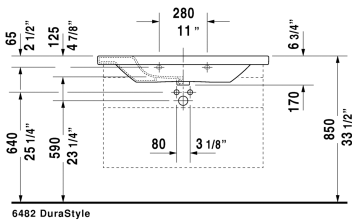

**DuraStyle Furniture washbasin # 2320100000 / 2320100030 / 2320100060**

| < 39 3/8" Inch > |

6482 DuraStyle

Furniture washbasin	Dimension	Weight	Order number
with tap platform, hardware included, wall-mounted, 39 3/8" Inch			
<b>Colors</b>			
00 White			
<b>Variant</b>			
● with overflow	39 3/8" x 18 7/8" Inch	62.2 lb	2320100000
●●● with overflow	39 3/8" x 18 7/8" Inch	62.2 lb	2320100030
☒ with overflow	39 3/8" x 18 7/8" Inch	62.2 lb	2320100060
Sanitary ceramics with the special WonderGliss surface finish will remain clean and attractive-looking for a long time to come. When ordering WonderGliss please add a "1" as eleventh digit to the model number.			
Siphon for washbasin with outlet pipe 11 3/4"	1 1/4" Inch	1.3 lb	005026
<b>Suitable products</b>			
Siphon cover for # 231955, 231960, 231965, 232012, 232010, 232080, 232065, 232610, 232680, 232510, 232580, 233813,			085830
Pedestal for # 231955, 231960, 231965, 232012, 232010, 232080, 232065, 232610, 232680, 232510, 232580, 233813,			085829
Washbasin trim for DuraStyle # 232010, 36 5/8" x 17 5/8" Inch	36 5/8" x 17 5/8" Inch		DS6082
Shelf wall-mounted including console support # UV 9926, for DuraStyle # 232010, 36 5/8" x 17 5/8" Inch	36 5/8" x 17 5/8" Inch		DS6182

*All drawings contain the necessary measurements which are subject to standard tolerances. They are stated in inch & mm and are non-binding. Exact measurements, in particular for customized installation scenarios, can only be taken from the finished ceramic piece.*