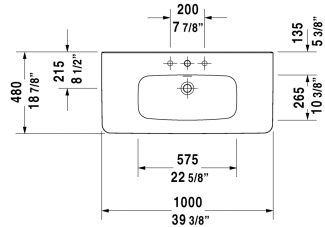

**DuraStyle Furniture washbasin # 2320100000 / 2320100030 / 2320100060**

| < 39 3/8" Inch > |

6482 DuraStyle

Furniture washbasin	Dimension	Weight	Order number
with tap platform, hardware included, wall-mounted, 39 3/8" Inch			
<b>Colors</b>			
00 White			
<b>Variant</b>			
● with overflow	39 3/8" x 18 7/8" Inch	62.2 lb	2320100000
●●● with overflow	39 3/8" x 18 7/8" Inch	62.2 lb	2320100030
☒ with overflow	39 3/8" x 18 7/8" Inch	62.2 lb	2320100060
Sanitary ceramics with the special WonderGliss surface finish will remain clean and attractive-looking for a long time to come. When ordering WonderGliss please add a "1" as eleventh digit to the model number.			
Siphon for washbasin with outlet pipe 11 3/4"	1 1/4" Inch	1.3 lb	005026
<b>Suitable products</b>			
Siphon cover for # 231955, 231960, 231965, 232012, 232010, 232080, 232065, 232610, 232680, 232510, 232580, 233813,			085830
Pedestal for # 231955, 231960, 231965, 232012, 232010, 232080, 232065, 232610, 232680, 232510, 232580, 233813,			085829
Washbasin trim for DuraStyle # 232010, 36 5/8" x 17 5/8" Inch	36 5/8" x 17 5/8" Inch		DS6082
Shelf wall-mounted including console support # UV 9926, for DuraStyle # 232010, 36 5/8" x 17 5/8" Inch	36 5/8" x 17 5/8" Inch		DS6182

*All drawings contain the necessary measurements which are subject to standard tolerances. They are stated in inch & mm and are non-binding. Exact measurements, in particular for customized installation scenarios, can only be taken from the finished ceramic piece.*