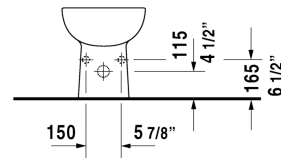

Bidet floor standing # 22381000002

< 13 3/4" Inch >

Bidet floor standing	Dimension	Weight	Order number
with overflow, with tap platform, fixings included			
Colors			
00 White			
Variant			
	13 3/4" x 21 1/4" Inch	36.7 lb	22381000002
Siphon for bidet with extended outlet pipe	1 1/4" x 19 3/4" Inch	1.3 lb	005027

All drawings contain the necessary measurements which are subject to standard tolerances. They are stated in inch & mm and are non-binding. Exact measurements, in particular for customized installation scenarios, can only be taken from the finished ceramic piece.