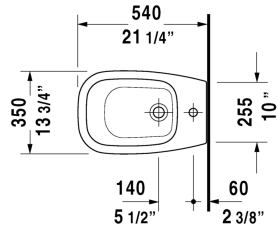

Bidet floor standing # 22381000002

< 13 3/4" Inch >

Bidet floor standing	Dimension	Weight	Order number
with overflow, with tap platform, fixings included			
Colors			
00 White			
Variant			
	13 3/4" x 21 1/4" Inch	36.7 lb	22381000002
Siphon for bidet with extended outlet pipe	1 1/4" x 19 3/4" Inch	1.3 lb	005027

All drawings contain the necessary measurements which are subject to standard tolerances. They are stated in inch & mm and are non-binding. Exact measurements, in particular for customized installation scenarios, can only be taken from the finished ceramic piece.