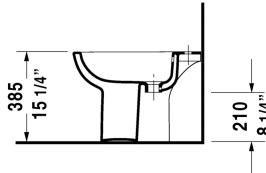

Bidet floor standing # 22381000002

< 13 3/4" Inch >

Bidet floor standing	Dimension	Weight	Order number
with overflow, with tap platform, fixings included			
Colors			
00 White			
Variant			
	13 3/4" x 21 1/4" Inch	36.7 lb	22381000002
Siphon for bidet with extended outlet pipe	1 1/4" x 19 3/4" Inch	1.3 lb	005027

All drawings contain the necessary measurements which are subject to standard tolerances. They are stated in inch & mm and are non-binding. Exact measurements, in particular for customized installation scenarios, can only be taken from the finished ceramic piece.