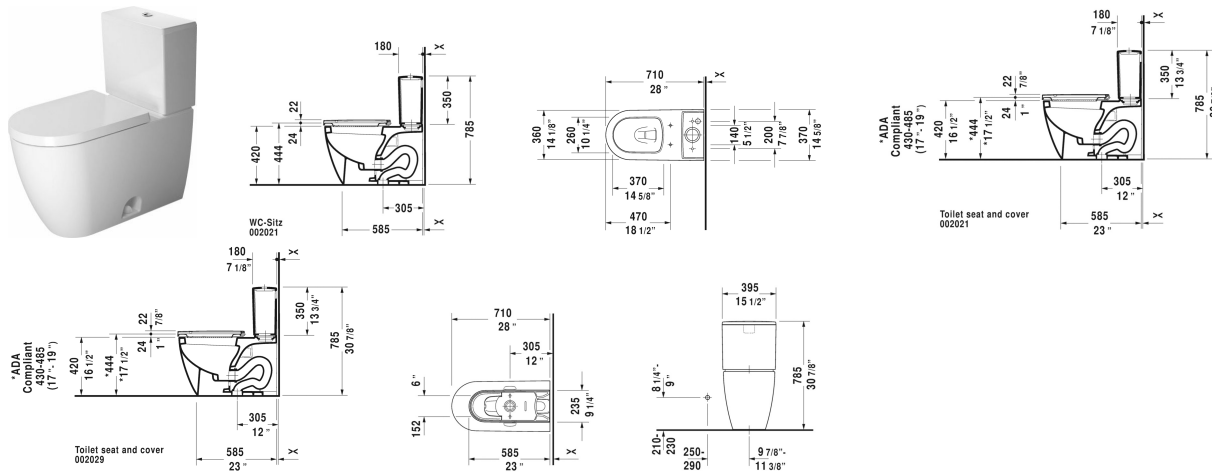

ME by Starck Two-Piece toilet # 217101..00 / 217101..85

< 14 1/8" Inch >

Two-Piece toilet	Dimension	Weight	Order number
(without tank), syphonic, 12" rough-in, vertical outlet, cUPC listed			
Colors			
00 White 20 HygieneGlaze (an antibacterial ceramic glaze that provides almost indefinite effectiveness)			
Variant			
♣ 1.32/0.92 gpf	14 1/8" x 28" Inch	101.4 lb	217101..00
♣ 1.28 gpf	14 1/8" x 28" Inch	101.4 lb	217101..85
Mounting set for One-Piece and Two-Piece toilets, outlet 3/8" - male thread, wall connection 1/2" - female thread, 1/2", North American version	17 3/4" Inch	1.1 lb	001417
Suitable products			
Tank for bottom left supply, 15 3/8" x 7 1/8" Inch	15 3/8" x 7 1/8" Inch		093820
Toilet seat and cover elongated, hinges stainless steel, without slow close,			002021
Toilet seat and cover removable, elongated, hinges stainless steel, with slow close,			002029

All drawings contain the necessary measurements which are subject to standard tolerances. They are stated in inch & mm and are non-binding. Exact measurements, in particular for customized installation scenarios, can only be taken from the finished ceramic piece.