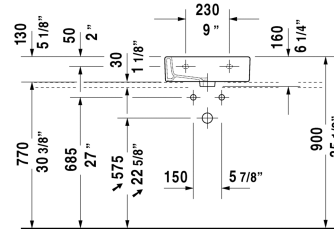

**Vero Handrinse basin ground # 070445**

| &lt; 17 3/4" Inch &gt; |

Handrinse basin ground	Dimension	Weight	Order number
with overflow, cUPC listed, with tap platform, hardware included, 17 3/4" Inch			
<b>Colors</b>			
00 White 08 Black			
<b>Variant</b>			
Sanitary ceramics with the special WonderGliss surface finish will remain clean and attractive-looking for a long time to come. When ordering WonderGliss please add a "1" as eleventh digit to the model number.			
<b>Suitable products</b>			
Console including drawers 2 drawers beneath console, 2 console supports, 1 cut-out central, 21 5/8" x 31 1/2" Inch	21 5/8" x 31 1/2" Inch		F08521
Console including drawers 1 drawer beneath console, 2 console supports, 1 cut-out central, 1 siphon cover, 21 5/8" x 23 5/8" Inch	21 5/8" x 23 5/8" Inch		F08520
Console including drawers 3 drawers beneath consoles, 3 console supports, 1 cut-out left side, 21 5/8" x 59" Inch	21 5/8" x 59" Inch		F08528
Console including drawers 3 drawers beneath consoles, 3 console supports, 1 cut-out right side, 59" x 21 5/8" Inch	59" x 21 5/8" Inch		F08529
Console including drawers 3 drawers beneath consoles, 3 console supports, 2 cut-outs, 21 5/8" x 59" Inch	21 5/8" x 59" Inch		F08530
Console including drawers 3 drawers beneath consoles, 3 console supports, 1 siphon cover, 1 cut-out central, 21 5/8" x 70 7/8" Inch	21 5/8" x 70 7/8" Inch		F08531
Console including drawers 3 drawers beneath consoles, 3 console supports, 1 cut-out left side, 21 5/8" x 70 7/8" Inch	21 5/8" x 70 7/8" Inch		F08532
Console including drawers 3 drawers beneath consoles, 3 console supports, 1 cut-out right side, 21 5/8" x 70 7/8" Inch	21 5/8" x 70 7/8" Inch		F08533
Console including drawers 3 drawers beneath consoles, 3 console supports, 2 cut-outs, 21 5/8" x 70 7/8" Inch	21 5/8" x 70 7/8" Inch		F08534
Console including drawers 2 drawers beneath console, 2 console supports, 1 cut-out central, 21 5/8" x 39 3/8" Inch	21 5/8" x 39 3/8" Inch		F08522