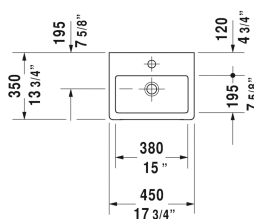

**Vero Handrinse basin ground # 070445**

| &lt; 17 3/4" Inch &gt; |

Handrinse basin ground	Dimension	Weight	Order number
with overflow, cUPC listed, with tap platform, hardware included, 17 3/4" Inch			
<b>Colors</b>			
00 White 08 Black			
<b>Variant</b>			
Sanitary ceramics with the special WonderGliss surface finish will remain clean and attractive-looking for a long time to come. When ordering WonderGliss please add a "1" as eleventh digit to the model number.			
<b>Suitable products</b>			
Console including drawers 2 drawers beneath console, 2 console supports, 1 cut-out central, 21 5/8" x 31 1/2" Inch	21 5/8" x 31 1/2" Inch		F08521
Console including drawers 1 drawer beneath console, 2 console supports, 1 cut-out central, 1 siphon cover, 21 5/8" x 23 5/8" Inch	21 5/8" x 23 5/8" Inch		F08520
Console including drawers 3 drawers beneath consoles, 3 console supports, 1 cut-out left side, 21 5/8" x 59" Inch	21 5/8" x 59" Inch		F08528
Console including drawers 3 drawers beneath consoles, 3 console supports, 1 cut-out right side, 59" x 21 5/8" Inch	59" x 21 5/8" Inch		F08529
Console including drawers 3 drawers beneath consoles, 3 console supports, 2 cut-outs, 21 5/8" x 59" Inch	21 5/8" x 59" Inch		F08530
Console including drawers 3 drawers beneath consoles, 3 console supports, 1 siphon cover, 1 cut-out central, 21 5/8" x 70 7/8" Inch	21 5/8" x 70 7/8" Inch		F08531
Console including drawers 3 drawers beneath consoles, 3 console supports, 1 cut-out left side, 21 5/8" x 70 7/8" Inch	21 5/8" x 70 7/8" Inch		F08532
Console including drawers 3 drawers beneath consoles, 3 console supports, 1 cut-out right side, 21 5/8" x 70 7/8" Inch	21 5/8" x 70 7/8" Inch		F08533
Console including drawers 3 drawers beneath consoles, 3 console supports, 2 cut-outs, 21 5/8" x 70 7/8" Inch	21 5/8" x 70 7/8" Inch		F08534
Console including drawers 2 drawers beneath console, 2 console supports, 1 cut-out central, 21 5/8" x 39 3/8" Inch	21 5/8" x 39 3/8" Inch		F08522