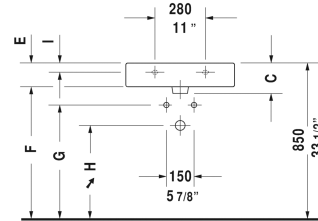

Vero Furniture washbasin # 045480..00 / 045480..60 / 045480..87 / 045480..30

|< 31 1/2" Inch >|

Furniture washbasin	Dimension	Weight	Order number
with faucet deck, wall-mounted, hardware included, cUPC listed, 31 1/2" Inch			
Colors			
00 White 08 Black			
Variant			
p with overflow	31 1/2" x 18 1/2" Inch	48.1 lb	045480..00
☒ with overflow	31 1/2" x 18 1/2" Inch	48.1 lb	045480..60
p p p with overflow, Faucet holes 1 3/8"	31 1/2" x 18 1/2" Inch	48.1 lb	045480..87
p p p with overflow	31 1/2" x 18 1/2" Inch	48.1 lb	045480..30
Sanitary ceramics with the special WonderGliss surface finish will remain clean and attractive-looking for a long time to come. When ordering WonderGliss please add a "1" as eleventh digit to the model number.			
Accessory for ceramics			
Push button drain assembly for washbasins with overflow	2" Inch	0.8 lb	005052