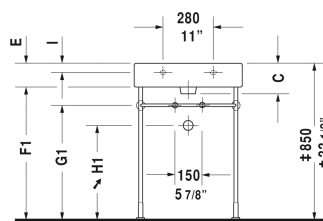

Vero Furniture washbasin # 045480..00 / 045480..60 / 045480..87 / 045480..30

|< 31 1/2" Inch >|

Furniture washbasin	Dimension	Weight	Order number
with faucet deck, wall-mounted, hardware included, cUPC listed, 31 1/2" Inch			
Colors			
00 White 08 Black			
Variant			
p with overflow	31 1/2" x 18 1/2" Inch	48.1 lb	045480..00
☒ with overflow	31 1/2" x 18 1/2" Inch	48.1 lb	045480..60
p p p with overflow, Faucet holes 1 3/8"	31 1/2" x 18 1/2" Inch	48.1 lb	045480..87
p p p with overflow	31 1/2" x 18 1/2" Inch	48.1 lb	045480..30
Sanitary ceramics with the special WonderGliss surface finish will remain clean and attractive-looking for a long time to come. When ordering WonderGliss please add a "1" as eleventh digit to the model number.			
Accessory for ceramics			
Push button drain assembly for washbasins with overflow	2" Inch	0.8 lb	005052