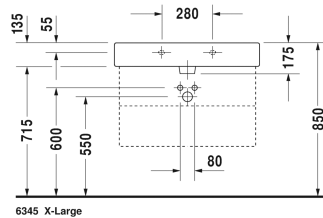

Vero Furniture washbasin # 045480..00 / 045480..60 / 045480..87 / 045480..30

|< 31 1/2" Inch >|

Furniture washbasin	Dimension	Weight	Order number
with faucet deck, wall-mounted, hardware included, cUPC listed, 31 1/2" Inch			
Colors			
00 White 08 Black			
Variant			
p with overflow	31 1/2" x 18 1/2" Inch	48.1 lb	045480..00
☒ with overflow	31 1/2" x 18 1/2" Inch	48.1 lb	045480..60
p p p with overflow, Faucet holes 1 3/8"	31 1/2" x 18 1/2" Inch	48.1 lb	045480..87
p p p with overflow	31 1/2" x 18 1/2" Inch	48.1 lb	045480..30
Sanitary ceramics with the special WonderGliss surface finish will remain clean and attractive-looking for a long time to come. When ordering WonderGliss please add a "1" as eleventh digit to the model number.			
Accessory for ceramics			
Push button drain assembly for washbasins with overflow	2" Inch	0.8 lb	005052