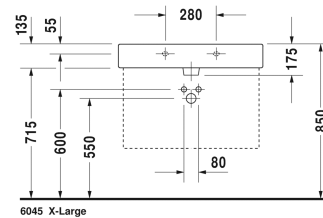

Vero Furniture washbasin # 045480..00 / 045480..60 / 045480..87 / 045480..30

|< 31 1/2" Inch >|

Furniture washbasin	Dimension	Weight	Order number
with faucet deck, wall-mounted, hardware included, cUPC listed, 31 1/2" Inch			
Colors			
00 White 08 Black			
Variant			
p with overflow	31 1/2" x 18 1/2" Inch	48.1 lb	045480..00
☒ with overflow	31 1/2" x 18 1/2" Inch	48.1 lb	045480..60
p p p with overflow, Faucet holes 1 3/8"	31 1/2" x 18 1/2" Inch	48.1 lb	045480..87
p p p with overflow	31 1/2" x 18 1/2" Inch	48.1 lb	045480..30
Sanitary ceramics with the special WonderGliss surface finish will remain clean and attractive-looking for a long time to come. When ordering WonderGliss please add a "1" as eleventh digit to the model number.			
Accessory for ceramics			
Push button drain assembly for washbasins with overflow	2" Inch	0.8 lb	005052