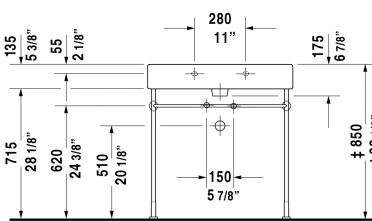

Vero Furniture washbasin # 045480..00 / 045480..60 / 045480..87 / 045480..30

|< 31 1/2" Inch >|

Furniture washbasin	Dimension	Weight	Order number
with faucet deck, wall-mounted, hardware included, cUPC listed, 31 1/2" Inch			
Colors			
00 White 08 Black			
Variant			
p with overflow	31 1/2" x 18 1/2" Inch	48.1 lb	045480..00
☒ with overflow	31 1/2" x 18 1/2" Inch	48.1 lb	045480..60
p p p with overflow, Faucet holes 1 3/8"	31 1/2" x 18 1/2" Inch	48.1 lb	045480..87
p p p with overflow	31 1/2" x 18 1/2" Inch	48.1 lb	045480..30
Sanitary ceramics with the special WonderGliss surface finish will remain clean and attractive-looking for a long time to come. When ordering WonderGliss please add a "1" as eleventh digit to the model number.			
Accessory for ceramics			
Push button drain assembly for washbasins with overflow	2" Inch	0.8 lb	005052