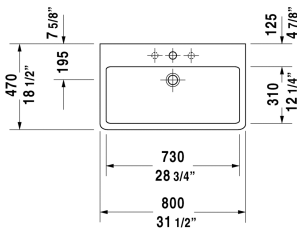

Vero Furniture washbasin # 045480..00 / 045480..60 / 045480..87 / 045480..30

|< 31 1/2" Inch >|

Furniture washbasin	Dimension	Weight	Order number
with faucet deck, wall-mounted, hardware included, cUPC listed, 31 1/2" Inch			
Colors			
00 White 08 Black			
Variant			
p with overflow	31 1/2" x 18 1/2" Inch	48.1 lb	045480..00
☒ with overflow	31 1/2" x 18 1/2" Inch	48.1 lb	045480..60
p p p with overflow, Faucet holes 1 3/8"	31 1/2" x 18 1/2" Inch	48.1 lb	045480..87
p p p with overflow	31 1/2" x 18 1/2" Inch	48.1 lb	045480..30
Sanitary ceramics with the special WonderGliss surface finish will remain clean and attractive-looking for a long time to come. When ordering WonderGliss please add a "1" as eleventh digit to the model number.			
Accessory for ceramics			
Push button drain assembly for washbasins with overflow	2" Inch	0.8 lb	005052