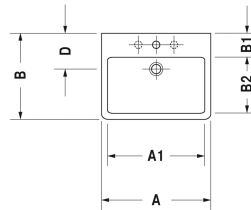

Vero Furniture washbasin # 045480..00 / 045480..60 / 045480..87 / 045480..30

|< 31 1/2" Inch >|

Furniture washbasin	Dimension	Weight	Order number
with faucet deck, wall-mounted, hardware included, cUPC listed, 31 1/2" Inch			
Colors			
00 White 08 Black			
Variant			
p with overflow	31 1/2" x 18 1/2" Inch	48.1 lb	045480..00
☒ with overflow	31 1/2" x 18 1/2" Inch	48.1 lb	045480..60
p p p with overflow, Faucet holes 1 3/8"	31 1/2" x 18 1/2" Inch	48.1 lb	045480..87
p p p with overflow	31 1/2" x 18 1/2" Inch	48.1 lb	045480..30
Sanitary ceramics with the special WonderGliss surface finish will remain clean and attractive-looking for a long time to come. When ordering WonderGliss please add a "1" as eleventh digit to the model number.			
Accessory for ceramics			
Push button drain assembly for washbasins with overflow	2" Inch	0.8 lb	005052