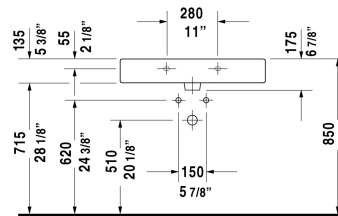

Vero Furniture washbasin # 045480..00 / 045480..60 / 045480..87 / 045480..30

|< 31 1/2" Inch >|

Furniture washbasin	Dimension	Weight	Order number
with faucet deck, wall-mounted, hardware included, cUPC listed, 31 1/2" Inch			
Colors			
00 White 08 Black			
Variant			
p with overflow	31 1/2" x 18 1/2" Inch	48.1 lb	045480..00
☒ with overflow	31 1/2" x 18 1/2" Inch	48.1 lb	045480..60
p p p with overflow, Faucet holes 1 3/8"	31 1/2" x 18 1/2" Inch	48.1 lb	045480..87
p p p with overflow	31 1/2" x 18 1/2" Inch	48.1 lb	045480..30
Sanitary ceramics with the special WonderGliss surface finish will remain clean and attractive-looking for a long time to come. When ordering WonderGliss please add a "1" as eleventh digit to the model number.			
Accessory for ceramics			
Push button drain assembly for washbasins with overflow	2" Inch	0.8 lb	005052