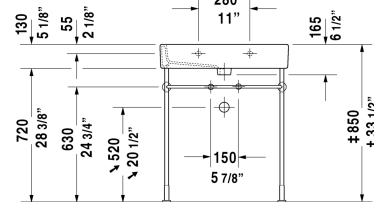

Washbasin # 045470..00 / 045470..30 / 045470..60

|< 27 1/2" Inch >|

| Washbasin | Dimension | Weight | Order number |
|--|------------------------|---------|--------------|
| with tap platform, 27 1/2" Inch | | | |
| Colors | | | |
| 00 White 08 Black | | | |
| Variant | | | |
| p with overflow | 27 1/2" x 18 1/2" Inch | 46.1 lb | 045470..00 |
| p p p with overflow | 27 1/2" x 18 1/2" Inch | 46.1 lb | 045470..30 |
| • with overflow | 27 1/2" x 18 1/2" Inch | 46.1 lb | 045470..60 |
| Sanitary ceramics with the special WonderGliss surface finish will remain clean and attractive-looking for a long time to come. When ordering WonderGliss please add a "1" as eleventh digit to the model number. | | | |
| Metal console height adjustable +2", for washbasin # 045470 | | 6.2 lb | 003075 |
| Design Siphon | | 3.3 lb | 005036 |
| Pop-up basin waste with horizontal lever** | | 1.1 lb | 005031 |

All drawings contain the necessary measurements which are subject to standard tolerances. They are stated in inch & mm and are non-binding. Exact measurements, in particular for customized installation scenarios, can only be taken from the finished ceramic piece.