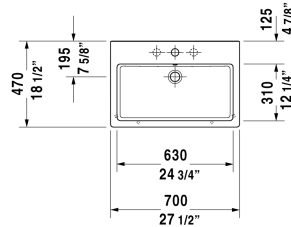

Washbasin # 045470..00 / 045470..30 / 045470..60

|< 27 1/2" Inch >|

| Washbasin | Dimension | Weight | Order number |
|--|------------------------|---------|--------------|
| with tap platform, 27 1/2" Inch | | | |
| Colors | | | |
| 00 White 08 Black | | | |
| Variant | | | |
| p with overflow | 27 1/2" x 18 1/2" Inch | 46.1 lb | 045470..00 |
| p p p with overflow | 27 1/2" x 18 1/2" Inch | 46.1 lb | 045470..30 |
| • with overflow | 27 1/2" x 18 1/2" Inch | 46.1 lb | 045470..60 |
| Sanitary ceramics with the special WonderGliss surface finish will remain clean and attractive-looking for a long time to come. When ordering WonderGliss please add a "1" as eleventh digit to the model number. | | | |
| Metal console height adjustable +2", for washbasin # 045470 | | 6.2 lb | 003075 |
| Design Siphon | | 3.3 lb | 005036 |
| Pop-up basin waste with horizontal lever** | | 1.1 lb | 005031 |

All drawings contain the necessary measurements which are subject to standard tolerances. They are stated in inch & mm and are non-binding. Exact measurements, in particular for customized installation scenarios, can only be taken from the finished ceramic piece.