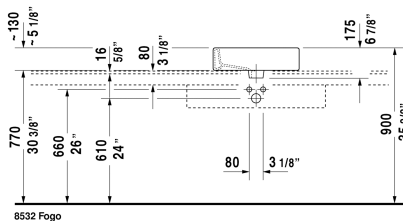

Vero Above-counter basin # 045250

< 19 5/8" Inch >

8532 Fogo

Above-counter basin	Dimension	Weight	Order number
ground, cUPC listed, with tap platform, back side glazed, hardware included, 19 5/8" Inch			
<b>Colors</b>			
00 White			
<b>Variant</b>			
<b>Text for invitation of tenders</b>			
* When using this siphon please observe outlet height from upper surface of finished floor to center of outlet in accordance with the technical specification sheet			
Sanitary ceramics with the special WonderGliss surface finish will remain clean and attractive-looking for a long time to come. When ordering WonderGliss please add a "1" as eleventh digit to the model number.			
Design Siphon		3.3 lb	005036
<b>Suitable products</b>			
Console including drawers 2 drawers beneath console, 2 console supports, 1 cut-out central, 21 5/8" x 31 1/2" Inch	21 5/8" x 31 1/2" Inch		F08521
Console including drawers 1 drawer beneath console, 2 console supports, 1 cut-out central, 1 siphon cover, 21 5/8" x 23 5/8" Inch	21 5/8" x 23 5/8" Inch		F08520
Console including drawers 3 drawers beneath consoles, 3 console supports, 1 cut-out left side, 21 5/8" x 59" Inch	21 5/8" x 59" Inch		F08528

*All drawings contain the necessary measurements which are subject to standard tolerances. They are stated in inch & mm and are non-binding. Exact measurements, in particular for customized installation scenarios, can only be taken from the finished ceramic piece.*