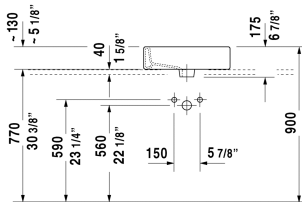

Vero Above-counter basin # 045250

< 19 5/8" Inch >

8532 Fogo

Above-counter basin	Dimension	Weight	Order number
ground, cUPC listed, with tap platform, back side glazed, hardware included, 19 5/8" Inch			
<b>Colors</b>			
00 White			
<b>Variant</b>			
<b>Text for invitation of tenders</b>			
* When using this siphon please observe outlet height from upper surface of finished floor to center of outlet in accordance with the technical specification sheet			
Sanitary ceramics with the special WonderGliss surface finish will remain clean and attractive-looking for a long time to come. When ordering WonderGliss please add a "1" as eleventh digit to the model number.			
Design Siphon		3.3 lb	005036
<b>Suitable products</b>			
Console including drawers 2 drawers beneath console, 2 console supports, 1 cut-out central, 21 5/8" x 31 1/2" Inch	21 5/8" x 31 1/2" Inch		F08521
Console including drawers 1 drawer beneath console, 2 console supports, 1 cut-out central, 1 siphon cover, 21 5/8" x 23 5/8" Inch	21 5/8" x 23 5/8" Inch		F08520
Console including drawers 3 drawers beneath consoles, 3 console supports, 1 cut-out left side, 21 5/8" x 59" Inch	21 5/8" x 59" Inch		F08528

*All drawings contain the necessary measurements which are subject to standard tolerances. They are stated in inch & mm and are non-binding. Exact measurements, in particular for customized installation scenarios, can only be taken from the finished ceramic piece.*