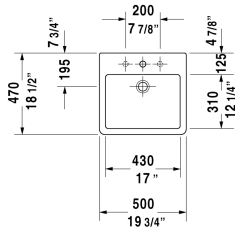

Vero Above-counter basin # 045250

< 19 5/8" Inch >

8532 Fogo

Above-counter basin	Dimension	Weight	Order number
ground, cUPC listed, with tap platform, back side glazed, hardware included, 19 5/8" Inch			
<b>Colors</b>			
00 White			
<b>Variant</b>			
<b>Text for invitation of tenders</b>			
* When using this siphon please observe outlet height from upper surface of finished floor to center of outlet in accordance with the technical specification sheet			
Sanitary ceramics with the special WonderGliss surface finish will remain clean and attractive-looking for a long time to come. When ordering WonderGliss please add a "1" as eleventh digit to the model number.			
Design Siphon		3.3 lb	005036
<b>Suitable products</b>			
Console including drawers 2 drawers beneath console, 2 console supports, 1 cut-out central, 21 5/8" x 31 1/2" Inch	21 5/8" x 31 1/2" Inch		F08521
Console including drawers 1 drawer beneath console, 2 console supports, 1 cut-out central, 1 siphon cover, 21 5/8" x 23 5/8" Inch	21 5/8" x 23 5/8" Inch		F08520
Console including drawers 3 drawers beneath consoles, 3 console supports, 1 cut-out left side, 21 5/8" x 59" Inch	21 5/8" x 59" Inch		F08528