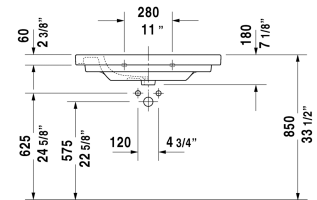

D-Code Furniture washbasin # 03428500002 / 03428500302

| < 33 1/2" Inch > |

Furniture washbasin	Dimension	Weight	Order number
with overflow, with tap platform, hardware included, 33 1/2" Inch			
Colors			
00 White			
Variant			
●	33 1/2" x 18 7/8" Inch	55 lb	03428500002
● ● ●	33 1/2" x 18 7/8" Inch	55 lb	03428500302
Towel rail square tube 1/2", Chrome		1 lb	003036
Space-saving siphon	1 1/4" Inch	0.9 lb	005073
Suitable products			
Siphon cover for # 231065, 231060, 231055, 034265, 034285, 034210, 034812,			085718
Pedestal for # 231065, 231060, 231055, 034265, 034285, 034210, 034812,			086327
Vanity unit wall-mounted 1 box drawer with siphon cut-out and cover, for D-Code # 034285, 31 1/2" x 17 7/8" Inch	31 1/2" x 17 7/8" Inch		KT6667
Vanity unit wall-mounted 2 drawers, upper drawer including cut-out for siphon and siphon cover, for D-Code # 034285, 31 1/2" x 17 7/8" Inch	31 1/2" x 17 7/8" Inch		KT6647
Vanity unit wall-mounted 2 drawers, upper drawer including cut-out for siphon and siphon cover, for D-Code # 034285, 31 1/2" x 18 1/8" Inch	31 1/2" x 18 1/8" Inch		DL6335
Vanity unit wall-mounted 1 pull-out compartment, for D-Code # 034285, 31 1/2" x 18 1/8" Inch	31 1/2" x 18 1/8" Inch		DL6235
Vanity unit wall-mounted 1 pull-out compartment, pull-out compartment including cut-out for siphon and siphon cover, for D-Code # 034285, 31 1/2" x 17 7/8" Inch	31 1/2" x 17 7/8" Inch		DS6384
Vanity unit wall-mounted 2 drawers, upper drawer including cut-out for siphon and siphon cover, for D-Code # 034285, 31 1/2" x 17 7/8" Inch	31 1/2" x 17 7/8" Inch		DS6484

All drawings contain the necessary measurements which are subject to standard tolerances. They are stated in inch & mm and are non-binding. Exact measurements, in particular for customized installation scenarios, can only be taken from the finished ceramic piece.