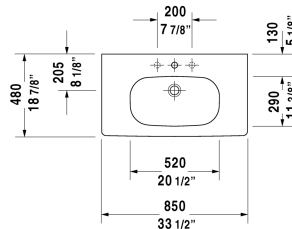

D-Code Furniture washbasin # 03428500002 / 03428500302

| < 33 1/2" Inch > |

Furniture washbasin	Dimension	Weight	Order number
with overflow, with tap platform, hardware included, 33 1/2" Inch			
Colors			
00 White			
Variant			
●	33 1/2" x 18 7/8" Inch	55 lb	03428500002
● ● ●	33 1/2" x 18 7/8" Inch	55 lb	03428500302
Towel rail square tube 1/2", Chrome		1 lb	003036
Space-saving siphon	1 1/4" Inch	0.9 lb	005073
Suitable products			
Siphon cover for # 231065, 231060, 231055, 034265, 034285, 034210, 034812,			085718
Pedestal for # 231065, 231060, 231055, 034265, 034285, 034210, 034812,			086327
Vanity unit wall-mounted 1 box drawer with siphon cut-out and cover, for D-Code # 034285, 31 1/2" x 17 7/8" Inch	31 1/2" x 17 7/8" Inch		KT6667
Vanity unit wall-mounted 2 drawers, upper drawer including cut-out for siphon and siphon cover, for D-Code # 034285, 31 1/2" x 17 7/8" Inch	31 1/2" x 17 7/8" Inch		KT6647
Vanity unit wall-mounted 2 drawers, upper drawer including cut-out for siphon and siphon cover, for D-Code # 034285, 31 1/2" x 18 1/8" Inch	31 1/2" x 18 1/8" Inch		DL6335
Vanity unit wall-mounted 1 pull-out compartment, for D-Code # 034285, 31 1/2" x 18 1/8" Inch	31 1/2" x 18 1/8" Inch		DL6235
Vanity unit wall-mounted 1 pull-out compartment, pull-out compartment including cut-out for siphon and siphon cover, for D-Code # 034285, 31 1/2" x 17 7/8" Inch	31 1/2" x 17 7/8" Inch		DS6384
Vanity unit wall-mounted 2 drawers, upper drawer including cut-out for siphon and siphon cover, for D-Code # 034285, 31 1/2" x 17 7/8" Inch	31 1/2" x 17 7/8" Inch		DS6484