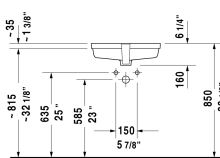

Vero Vanity basin # 033048

< 19 1/8" Inch >

Vanity basin	Dimension	Weight	Order number
undermount basin, cUPC listed, with overflow, without tap platform, fixings included, 19 1/8" Inch			
Colors			
00 White			
Variant			
Text for invitation of tenders			
Measurements of undercounter models represent interior measurements			
Sanitary ceramics with the special WonderGliss surface finish will remain clean and attractive-looking for a long time to come. When ordering WonderGliss please add a "1" as eleventh digit to the model number.			
Fixing for stone countertops, (with the exception of # 046651)		0.4 lb	005028
Design Siphon		3.3 lb	005036
Suitable products			
Console for undercounter basin f-bonded 1 console with two cut-outs, Width min. see ordering information, Width max. 78 3/4", for undermount basin f-bonded, price per section of 3 7/8", basic price until 31 1/2", 21 5/8" Inch	21 5/8" Inch		F0091C
Console for undercounter basin f-bonded 1 console with one cut-out, Width min. see ordering information, Width max. 78 3/4", for undermount basin f-bonded, price per section of 3 7/8", basic price until 31 1/2", 21 5/8" Inch	21 5/8" Inch		F0090C