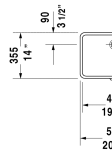

Vero Vanity basin # 033048

< 19 1/8" Inch >

Vanity basin	Dimension	Weight	Order number
undermount basin, cUPC listed, with overflow, without tap platform, fixings included, 19 1/8" Inch			
Colors			
00 White			
Variant			
Text for invitation of tenders			
Measurements of undercounter models represent interior measurements			
Sanitary ceramics with the special WonderGliss surface finish will remain clean and attractive-looking for a long time to come. When ordering WonderGliss please add a "1" as eleventh digit to the model number.			
Fixing for stone countertops, (with the exception of # 046651)		0.4 lb	005028
Design Siphon		3.3 lb	005036
Suitable products			
Console for undercounter basin f-bonded 1 console with two cut-outs, Width min. see ordering information, Width max. 78 3/4", for undermount basin f-bonded, price per section of 3 7/8", basic price until 31 1/2", 21 5/8" Inch	21 5/8" Inch		F0091C
Console for undercounter basin f-bonded 1 console with one cut-out, Width min. see ordering information, Width max. 78 3/4", for undermount basin f-bonded, price per section of 3 7/8", basic price until 31 1/2", 21 5/8" Inch	21 5/8" Inch		F0090C