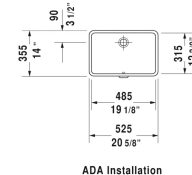

Vero Vanity basin # 033048

< 19 1/8" Inch >

Vanity basin	Dimension	Weight	Order number
undermount basin, cUPC listed, with overflow, without tap platform, fixings included, 19 1/8" Inch			
Colors			
00 White			
Variant			
Text for invitation of tenders			
Measurements of undercounter models represent interior measurements			
Sanitary ceramics with the special WonderGliss surface finish will remain clean and attractive-looking for a long time to come. When ordering WonderGliss please add a "1" as eleventh digit to the model number.			
Fixing for stone countertops, (with the exception of # 046651)		0.4 lb	005028
Design Siphon		3.3 lb	005036
Suitable products			
Console for undercounter basin f-bonded 1 console with two cut-outs, Width min. see ordering information, Width max. 78 3/4", for undermount basin f-bonded, price per section of 3 7/8", basic price until 31 1/2", 21 5/8" Inch	21 5/8" Inch		F0091C
Console for undercounter basin f-bonded 1 console with one cut-out, Width min. see ordering information, Width max. 78 3/4", for undermount basin f-bonded, price per section of 3 7/8", basic price until 31 1/2", 21 5/8" Inch	21 5/8" Inch		F0090C