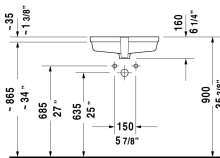

Vero Vanity basin # 033048

< 19 1/8" Inch >

Vanity basin	Dimension	Weight	Order number
undermount basin, cUPC listed, with overflow, without tap platform, fixings included, 19 1/8" Inch			
Colors			
00 White			
Variant			
Text for invitation of tenders			
Measurements of undercounter models represent interior measurements			
Sanitary ceramics with the special WonderGliss surface finish will remain clean and attractive-looking for a long time to come. When ordering WonderGliss please add a "1" as eleventh digit to the model number.			
Fixing for stone countertops, (with the exception of # 046651)		0.4 lb	005028
Design Siphon		3.3 lb	005036
Suitable products			
Console for undercounter basin f-bonded 1 console with two cut-outs, Width min. see ordering information, Width max. 78 3/4", for undermount basin f-bonded, price per section of 3 7/8", basic price until 31 1/2", 21 5/8" Inch	21 5/8" Inch		F0091C
Console for undercounter basin f-bonded 1 console with one cut-out, Width min. see ordering information, Width max. 78 3/4", for undermount basin f-bonded, price per section of 3 7/8", basic price until 31 1/2", 21 5/8" Inch	21 5/8" Inch		F0090C