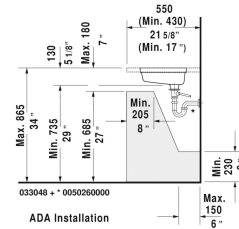

Vero Vanity basin # 033048

< 19 1/8" Inch >

Vanity basin	Dimension	Weight	Order number
undermount basin, cUPC listed, with overflow, without tap platform, fixings included, 19 1/8" Inch			
Colors			
00 White			
Variant			
Text for invitation of tenders			
Measurements of undercounter models represent interior measurements			
Sanitary ceramics with the special WonderGliss surface finish will remain clean and attractive-looking for a long time to come. When ordering WonderGliss please add a "1" as eleventh digit to the model number.			
Fixing for stone countertops, (with the exception of # 046651)		0.4 lb	005028
Design Siphon		3.3 lb	005036
Suitable products			
Console for undercounter basin f-bonded 1 console with two cut-outs, Width min. see ordering information, Width max. 78 3/4", for undermount basin f-bonded, price per section of 3 7/8", basic price until 31 1/2", 21 5/8" Inch	21 5/8" Inch		F0091C
Console for undercounter basin f-bonded 1 console with one cut-out, Width min. see ordering information, Width max. 78 3/4", for undermount basin f-bonded, price per section of 3 7/8", basic price until 31 1/2", 21 5/8" Inch	21 5/8" Inch		F0090C