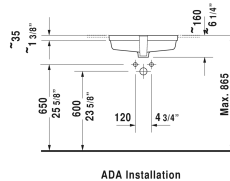

Vero Vanity basin # 033048

< 19 1/8" Inch >

Vanity basin	Dimension	Weight	Order number
undermount basin, cUPC listed, with overflow, without tap platform, fixings included, 19 1/8" Inch			
Colors			
00 White			
Variant			
Text for invitation of tenders			
Measurements of undercounter models represent interior measurements			
Sanitary ceramics with the special WonderGliss surface finish will remain clean and attractive-looking for a long time to come. When ordering WonderGliss please add a "1" as eleventh digit to the model number.			
Fixing for stone countertops, (with the exception of # 046651)		0.4 lb	005028
Design Siphon		3.3 lb	005036
Suitable products			
Console for undercounter basin f-bonded 1 console with two cut-outs, Width min. see ordering information, Width max. 78 3/4", for undermount basin f-bonded, price per section of 3 7/8", basic price until 31 1/2", 21 5/8" Inch	21 5/8" Inch		F0091C
Console for undercounter basin f-bonded 1 console with one cut-out, Width min. see ordering information, Width max. 78 3/4", for undermount basin f-bonded, price per section of 3 7/8", basic price until 31 1/2", 21 5/8" Inch	21 5/8" Inch		F0090C