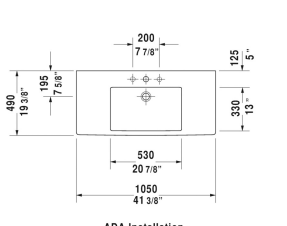

Vero Furniture washbasin # 032910

| < 41 3/8" Inch > |

Furniture washbasin	Dimension	Weight	Order number
cUPC listed, with tap platform, hardware included, 41 3/8" Inch			
Colors			
00 White			
Variant			
Text for invitation of tenders			
For mounting ceramics larger than 39 3/8", 2 sets of washbasin fixations are required, Washbasin is not ADA compliant in combination with pedestal, siphon cover or metal console			
Sanitary ceramics with the special WonderGliss surface finish will remain clean and attractive-looking for a long time to come. When ordering WonderGliss please add a "1" as eleventh digit to the model number.			
Design Siphon		3.3 lb	005036
Space-saving siphon	1 1/4" Inch	0.9 lb	005073
Towel rail square tube 1/2", Chrome		1.3 lb	003035
Metal console height adjustable +2", for furniture washbasin # 032910		7.3 lb	003072

All drawings contain the necessary measurements which are subject to standard tolerances. They are stated in inch & mm and are non-binding. Exact measurements, in particular for customized installation scenarios, can only be taken from the finished ceramic piece.