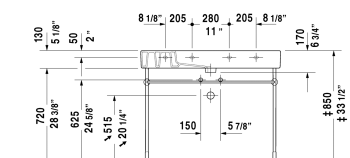

Vero Furniture washbasin # 032910

| < 41 3/8" Inch > |

Furniture washbasin	Dimension	Weight	Order number
cUPC listed, with tap platform, hardware included, 41 3/8" Inch			
Colors			
00 White			
Variant			
Text for invitation of tenders			
For mounting ceramics larger than 39 3/8", 2 sets of washbasin fixations are required, Washbasin is not ADA compliant in combination with pedestal, siphon cover or metal console			
Sanitary ceramics with the special WonderGliss surface finish will remain clean and attractive-looking for a long time to come. When ordering WonderGliss please add a "1" as eleventh digit to the model number.			
Design Siphon		3.3 lb	005036
Space-saving siphon	1 1/4" Inch	0.9 lb	005073
Towel rail square tube 1/2", Chrome		1.3 lb	003035
Metal console height adjustable +2", for furniture washbasin # 032910		7.3 lb	003072

All drawings contain the necessary measurements which are subject to standard tolerances. They are stated in inch & mm and are non-binding. Exact measurements, in particular for customized installation scenarios, can only be taken from the finished ceramic piece.