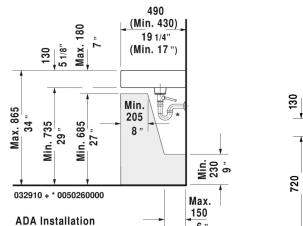

Vero Furniture washbasin # 032910

| < 41 3/8" Inch > |

Furniture washbasin	Dimension	Weight	Order number
cUPC listed, with tap platform, hardware included, 41 3/8" Inch			
Colors			
00 White			
Variant			
Text for invitation of tenders			
For mounting ceramics larger than 39 3/8", 2 sets of washbasin fixations are required, Washbasin is not ADA compliant in combination with pedestal, siphon cover or metal console			
Sanitary ceramics with the special WonderGliss surface finish will remain clean and attractive-looking for a long time to come. When ordering WonderGliss please add a "1" as eleventh digit to the model number.			
Design Siphon		3.3 lb	005036
Space-saving siphon	1 1/4" Inch	0.9 lb	005073
Towel rail square tube 1/2", Chrome		1.3 lb	003035
Metal console height adjustable +2", for furniture washbasin # 032910		7.3 lb	003072

All drawings contain the necessary measurements which are subject to standard tolerances. They are stated in inch & mm and are non-binding. Exact measurements, in particular for customized installation scenarios, can only be taken from the finished ceramic piece.