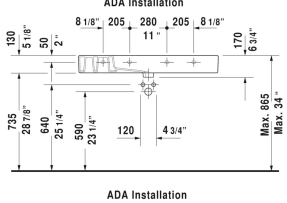

Vero Furniture washbasin # 032910

| < 41 3/8" Inch > |

Furniture washbasin	Dimension	Weight	Order number
cUPC listed, with tap platform, hardware included, 41 3/8" Inch			
Colors			
00 White			
Variant			
Text for invitation of tenders			
For mounting ceramics larger than 39 3/8", 2 sets of washbasin fixations are required, Washbasin is not ADA compliant in combination with pedestal, siphon cover or metal console			
Sanitary ceramics with the special WonderGliss surface finish will remain clean and attractive-looking for a long time to come. When ordering WonderGliss please add a "1" as eleventh digit to the model number.			
Design Siphon		3.3 lb	005036
Space-saving siphon	1 1/4" Inch	0.9 lb	005073
Towel rail square tube 1/2", Chrome		1.3 lb	003035
Metal console height adjustable +2", for furniture washbasin # 032910		7.3 lb	003072