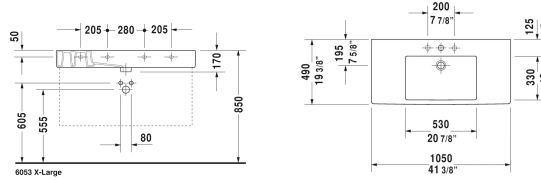

Vero Furniture washbasin # 032910

| < 41 3/8" Inch > |

Furniture washbasin	Dimension	Weight	Order number
cUPC listed, with tap platform, hardware included, 41 3/8" Inch			
Colors			
00 White			
Variant			
Text for invitation of tenders			
For mounting ceramics larger than 39 3/8", 2 sets of washbasin fixations are required, Washbasin is not ADA compliant in combination with pedestal, siphon cover or metal console			
Sanitary ceramics with the special WonderGliss surface finish will remain clean and attractive-looking for a long time to come. When ordering WonderGliss please add a "1" as eleventh digit to the model number.			
Design Siphon		3.3 lb	005036
Space-saving siphon	1 1/4" Inch	0.9 lb	005073
Towel rail square tube 1/2", Chrome		1.3 lb	003035
Metal console height adjustable +2", for furniture washbasin # 032910		7.3 lb	003072

All drawings contain the necessary measurements which are subject to standard tolerances. They are stated in inch & mm and are non-binding. Exact measurements, in particular for customized installation scenarios, can only be taken from the finished ceramic piece.