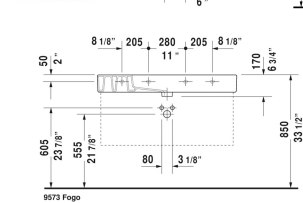

Vero Furniture washbasin # 032910

| < 41 3/8" Inch > |

Furniture washbasin	Dimension	Weight	Order number
cUPC listed, with tap platform, hardware included, 41 3/8" Inch			
Colors			
00 White			
Variant			
Text for invitation of tenders			
For mounting ceramics larger than 39 3/8", 2 sets of washbasin fixations are required, Washbasin is not ADA compliant in combination with pedestal, siphon cover or metal console			
Sanitary ceramics with the special WonderGliss surface finish will remain clean and attractive-looking for a long time to come. When ordering WonderGliss please add a "1" as eleventh digit to the model number.			
Design Siphon		3.3 lb	005036
Space-saving siphon	1 1/4" Inch	0.9 lb	005073
Towel rail square tube 1/2", Chrome		1.3 lb	003035
Metal console height adjustable +2", for furniture washbasin # 032910		7.3 lb	003072

All drawings contain the necessary measurements which are subject to standard tolerances. They are stated in inch & mm and are non-binding. Exact measurements, in particular for customized installation scenarios, can only be taken from the finished ceramic piece.