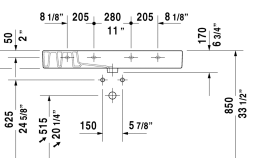

Vero Furniture washbasin # 032910

| < 41 3/8" Inch > |

Furniture washbasin	Dimension	Weight	Order number
cUPC listed, with tap platform, hardware included, 41 3/8" Inch			
Colors			
00 White			
Variant			
Text for invitation of tenders			
For mounting ceramics larger than 39 3/8", 2 sets of washbasin fixations are required, Washbasin is not ADA compliant in combination with pedestal, siphon cover or metal console			
Sanitary ceramics with the special WonderGliss surface finish will remain clean and attractive-looking for a long time to come. When ordering WonderGliss please add a "1" as eleventh digit to the model number.			
Design Siphon		3.3 lb	005036
Space-saving siphon	1 1/4" Inch	0.9 lb	005073
Towel rail square tube 1/2", Chrome		1.3 lb	003035
Metal console height adjustable +2", for furniture washbasin # 032910		7.3 lb	003072

All drawings contain the necessary measurements which are subject to standard tolerances. They are stated in inch & mm and are non-binding. Exact measurements, in particular for customized installation scenarios, can only be taken from the finished ceramic piece.